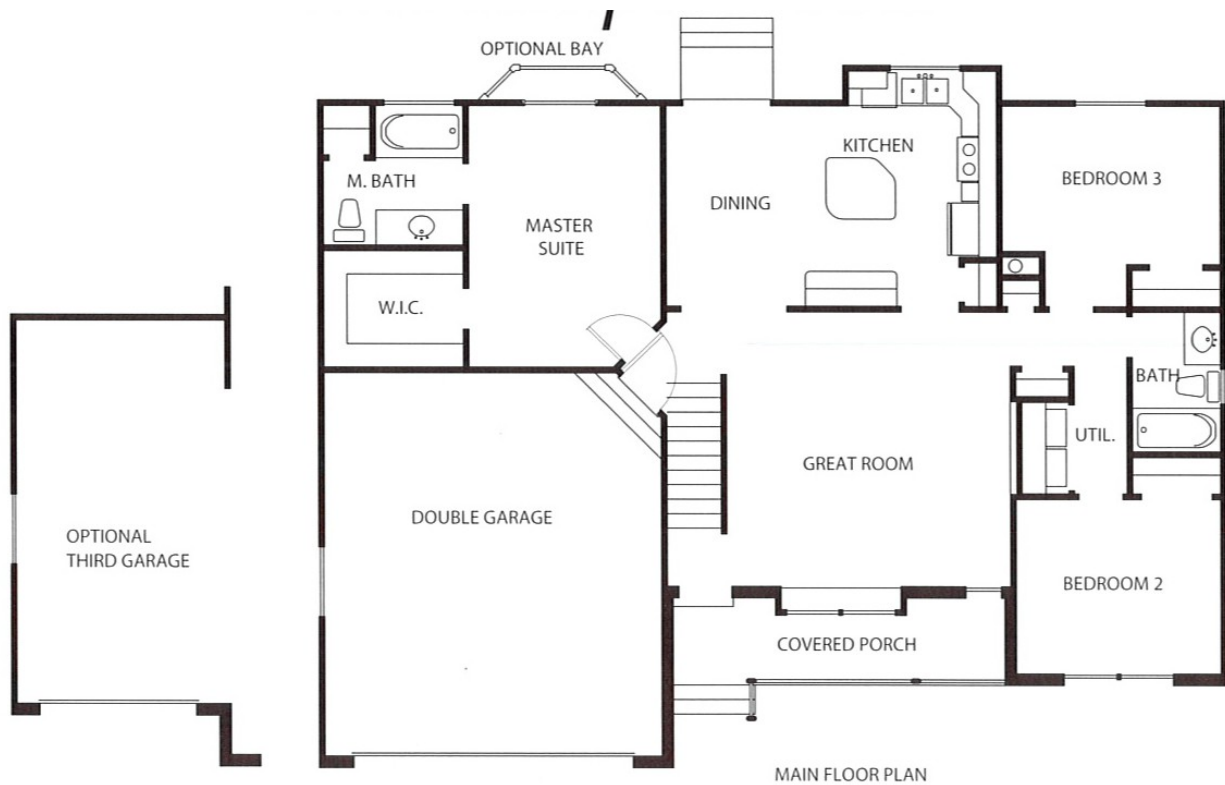

The Maplewood

🐾 Approx. 2,746 Total Sq Feet

🐾 Approx. 1,408 Finished Sq Feet

The above plan is an artistic rendering and may or may not depict actual "standard features". Please see a Winchester Representative for further details.