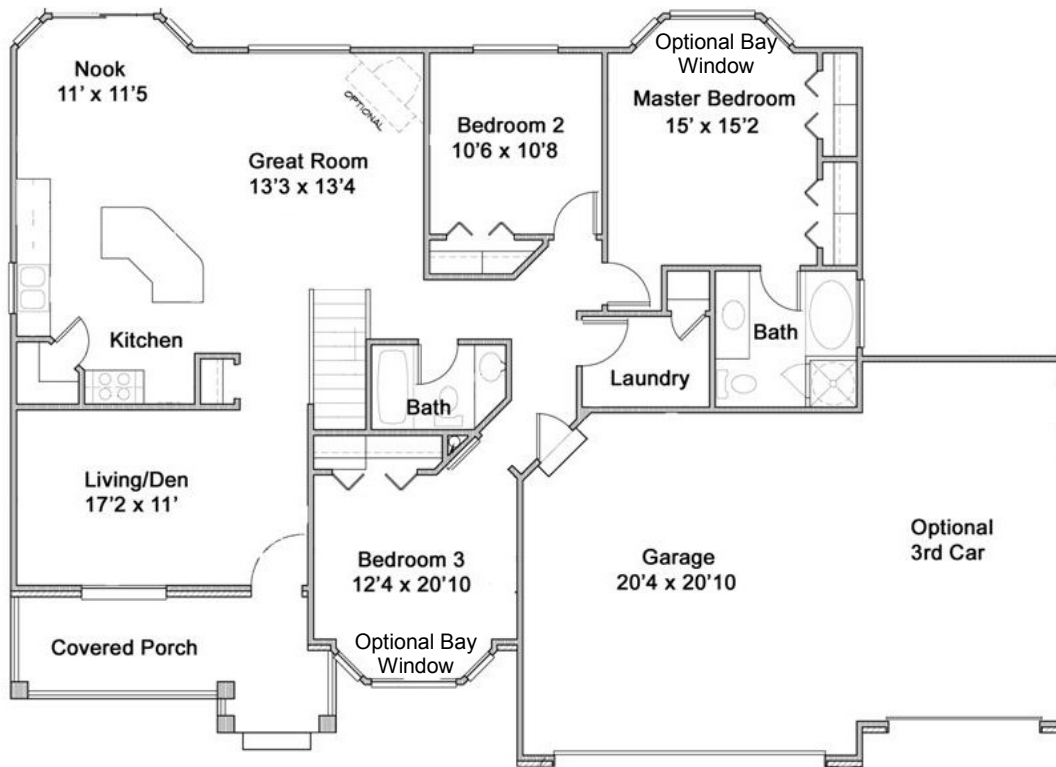

The Hampton I

🐾 Approx. 2,818 Total Sq Fee

🐾 Approx. 1,409 Finished Sq Feet

The above plan is an artistic rendering and may or may not depict actual "standard features". Please see a Winchester Representative for further details.