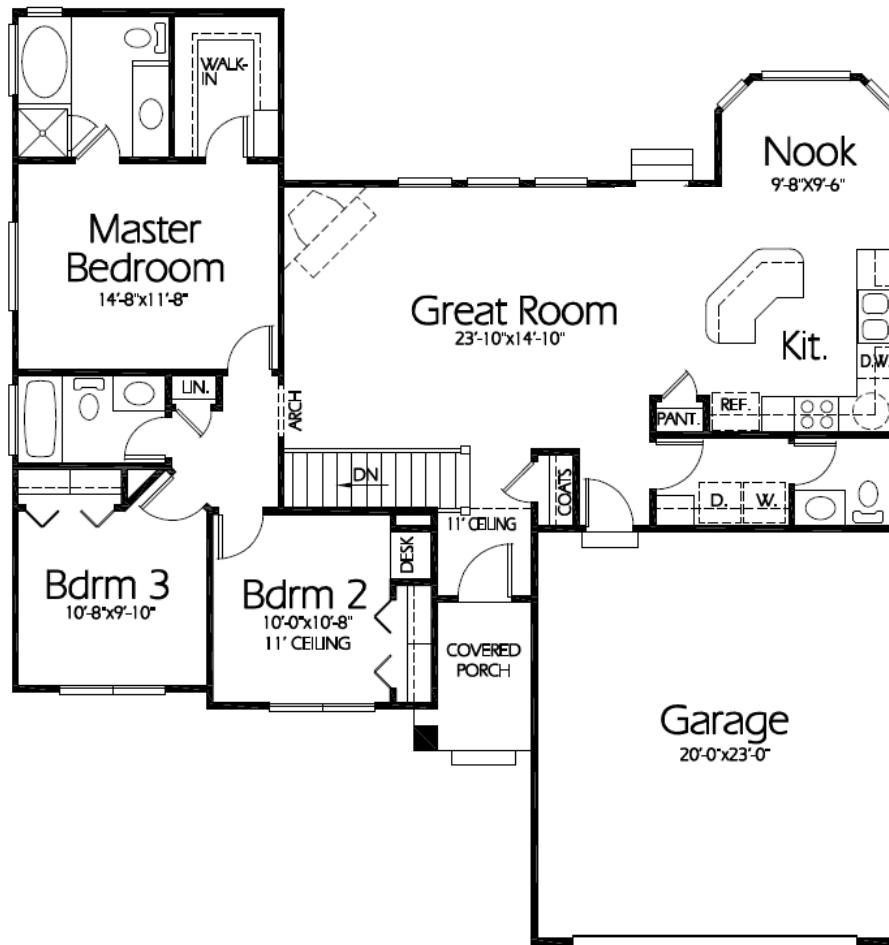

# The Eaglewood

🐾 Approx. 2,952 Total Sq Feet

🐾 Approx. 1,462 Finished Sq Feet

The above plan is an artistic rendering and may or may not depict actual "standard features". Please see a Winchester Representative for further details.