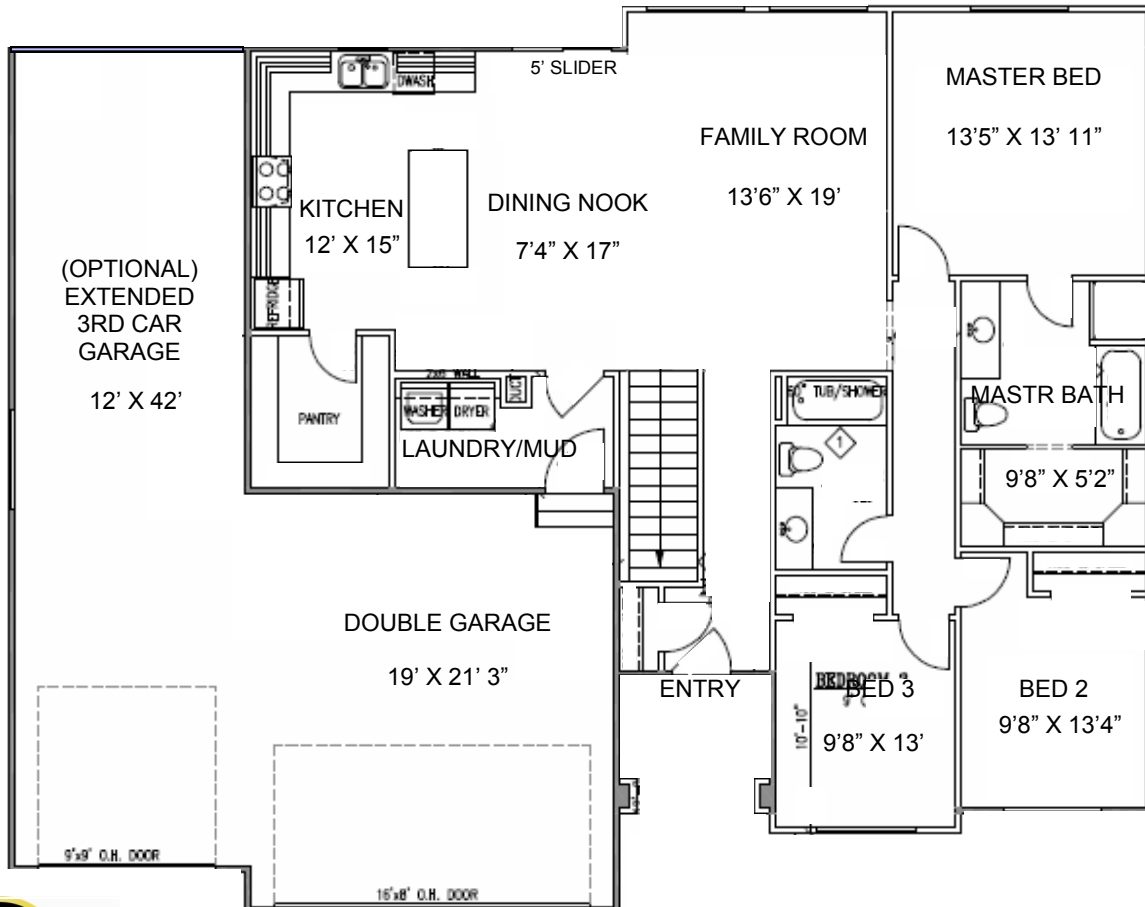

The Maple A

 Approx. 2,961 Total Sq Feet

 Approx. 1,497 Finished Sq Feet

The above plan is an artistic rendering and may or may not depict actual "standard features". Please see a Winchester Representative for further details.