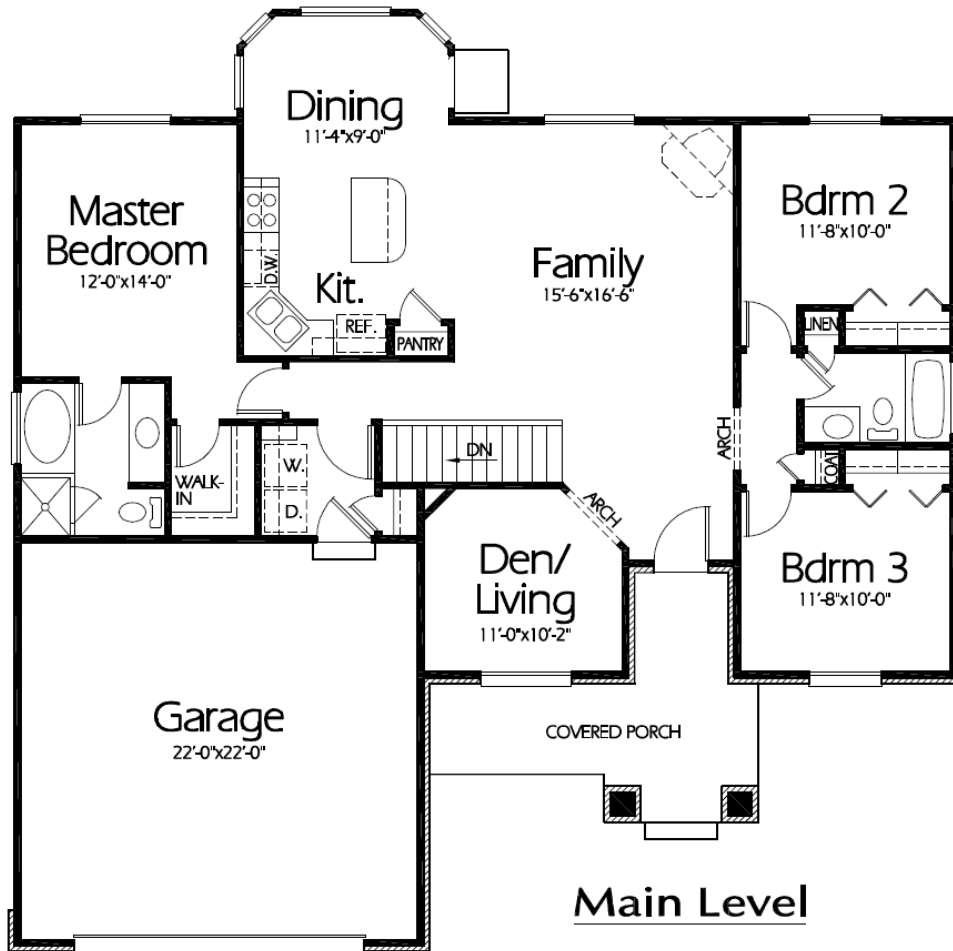

The Ensign

🐾 Approx. 2,992 Total Sq Feet

🐾 Approx. 1,496 Finished Sq Feet

The above plan is an artistic rendering and may or may not depict actual "standard features". Please see a Winchester Representative for further details.

The above plan is copyrighted. Any use or reproduction is prohibited