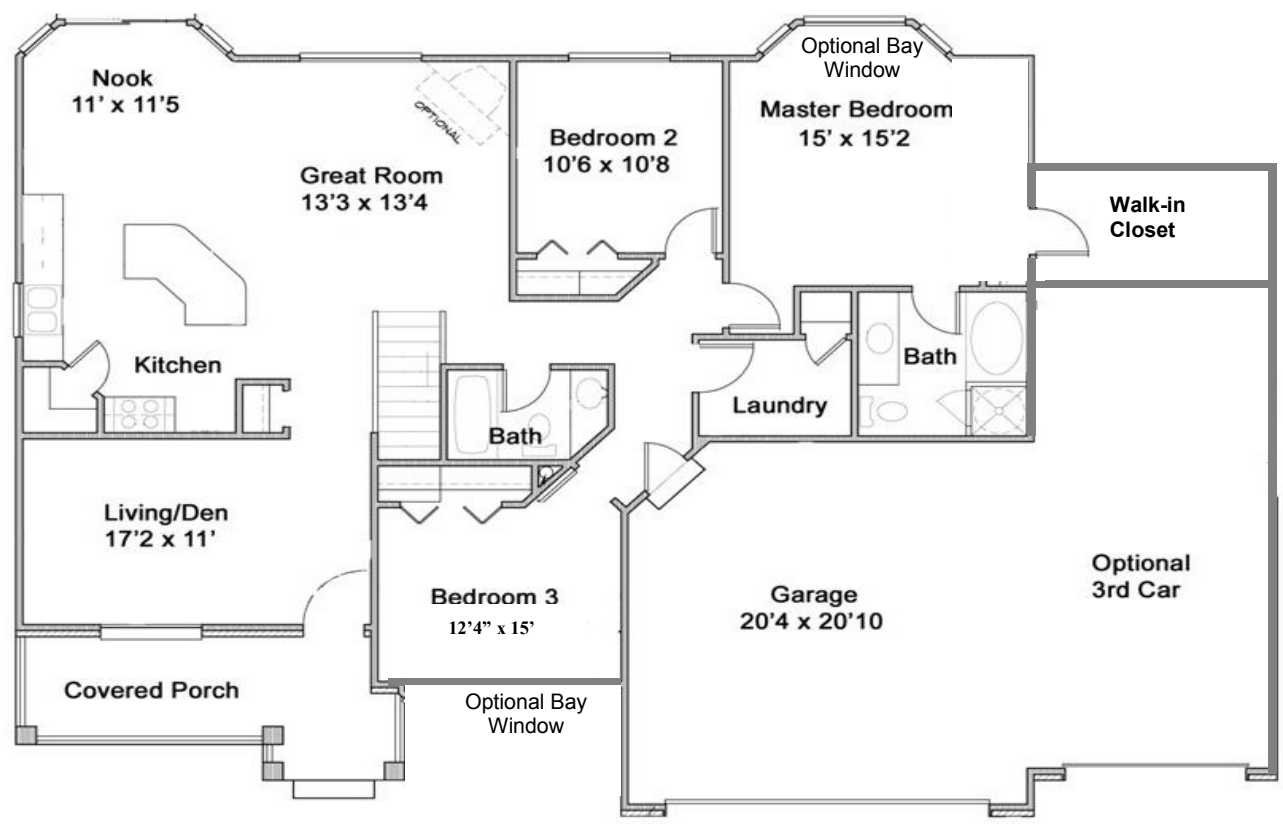

The Hampton II

🐾 Approx. 3,000 Total Sq Fee

🐾 Approx. 1,500 Finished Sq Feet

The above plan is an artistic rendering and may or may not depict actual "standard features". Please see a Winchester Representative for further details.

****The above plan is copyrighted. Any use or reproduction is prohibited****