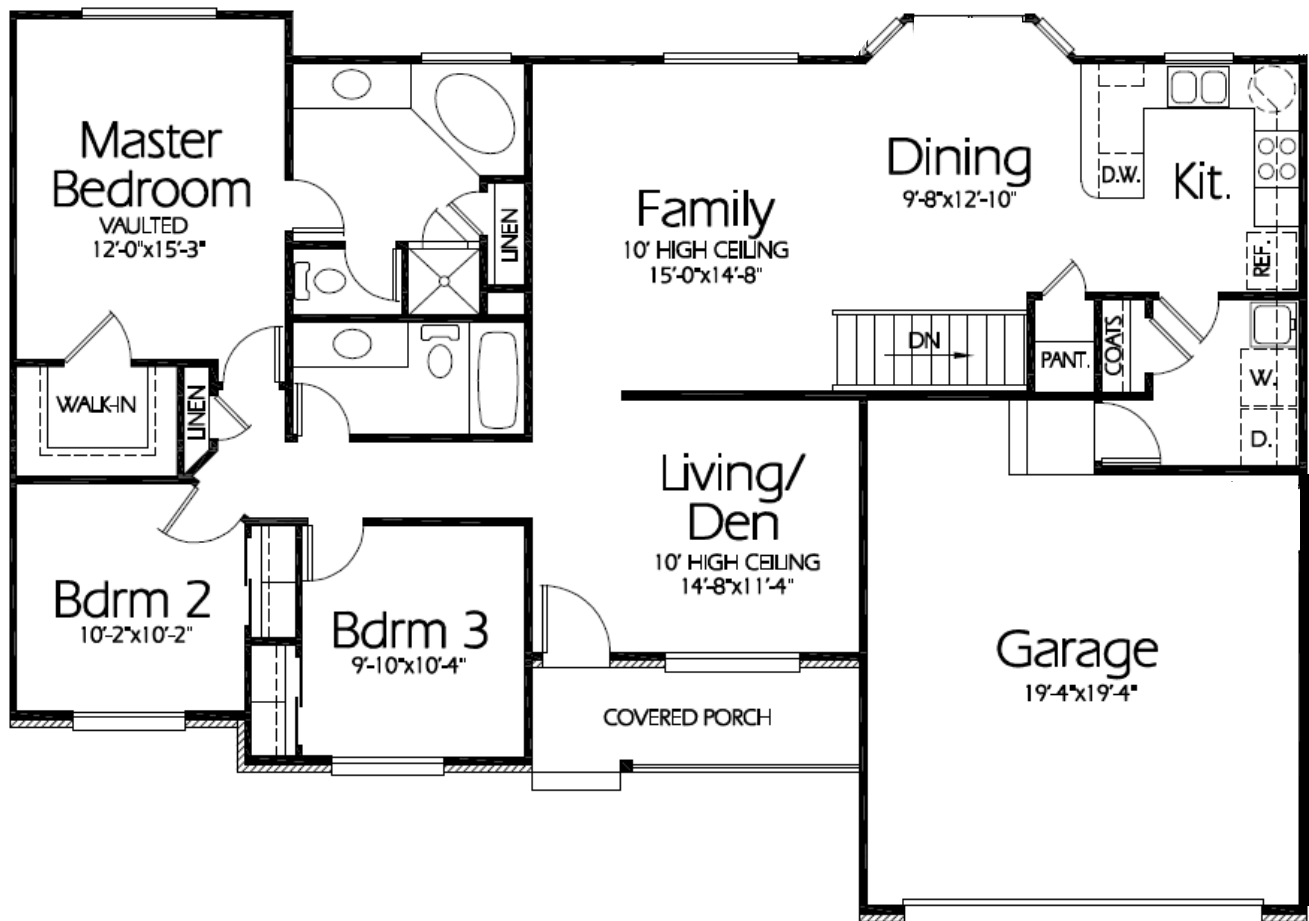

The Arlington

🐾 Approx. 3,018 Total Sq Feet

🐾 Approx. 1,509 Finished Sq Feet

The above plan is an artistic rendering and may or may not depict actual "standard features". Please see a Winchester Representative for further details.

The above plan is copyrighted. Any use or reproduction is prohibited