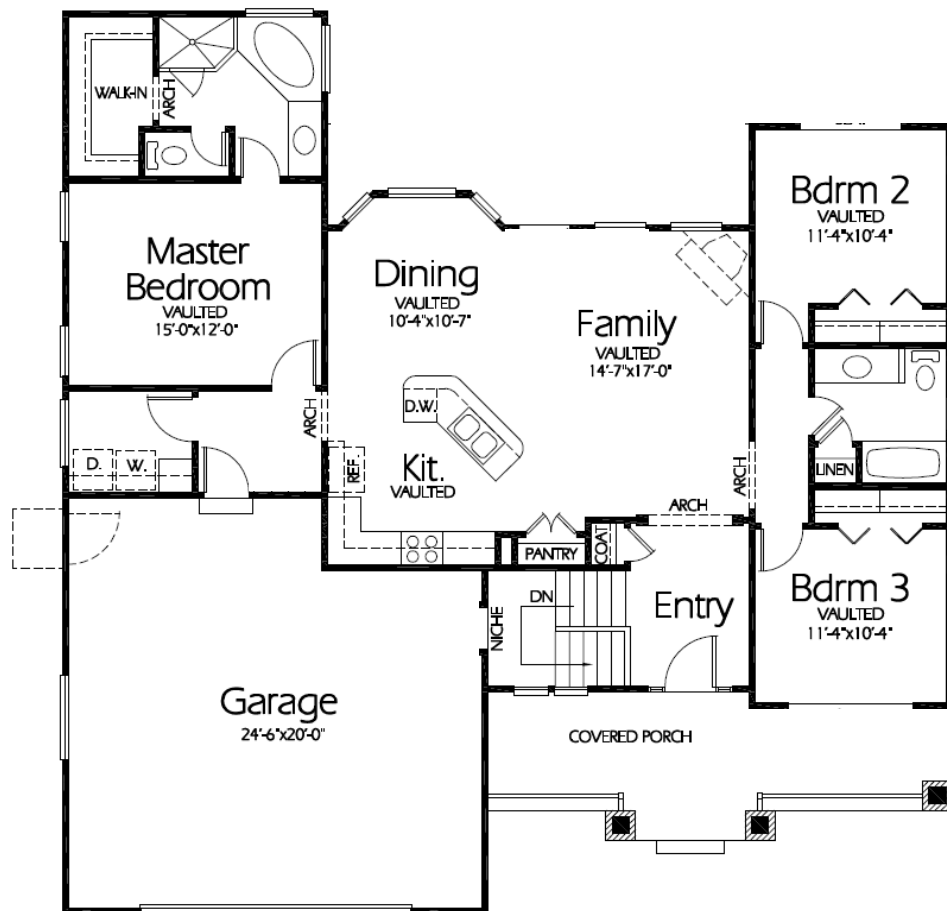

# The Northstar

🐾 Approx. 3,072 Total Sq Feet

🐾 Approx. 1,536 Finished Sq Feet

**Main Level**

The above plan is an artistic rendering and may or may not depict actual "standard features". Please see a Winchester Representative for further details.

\*\*\*The above plan is copyrighted. Any use or reproduction is prohibited\*\*\*