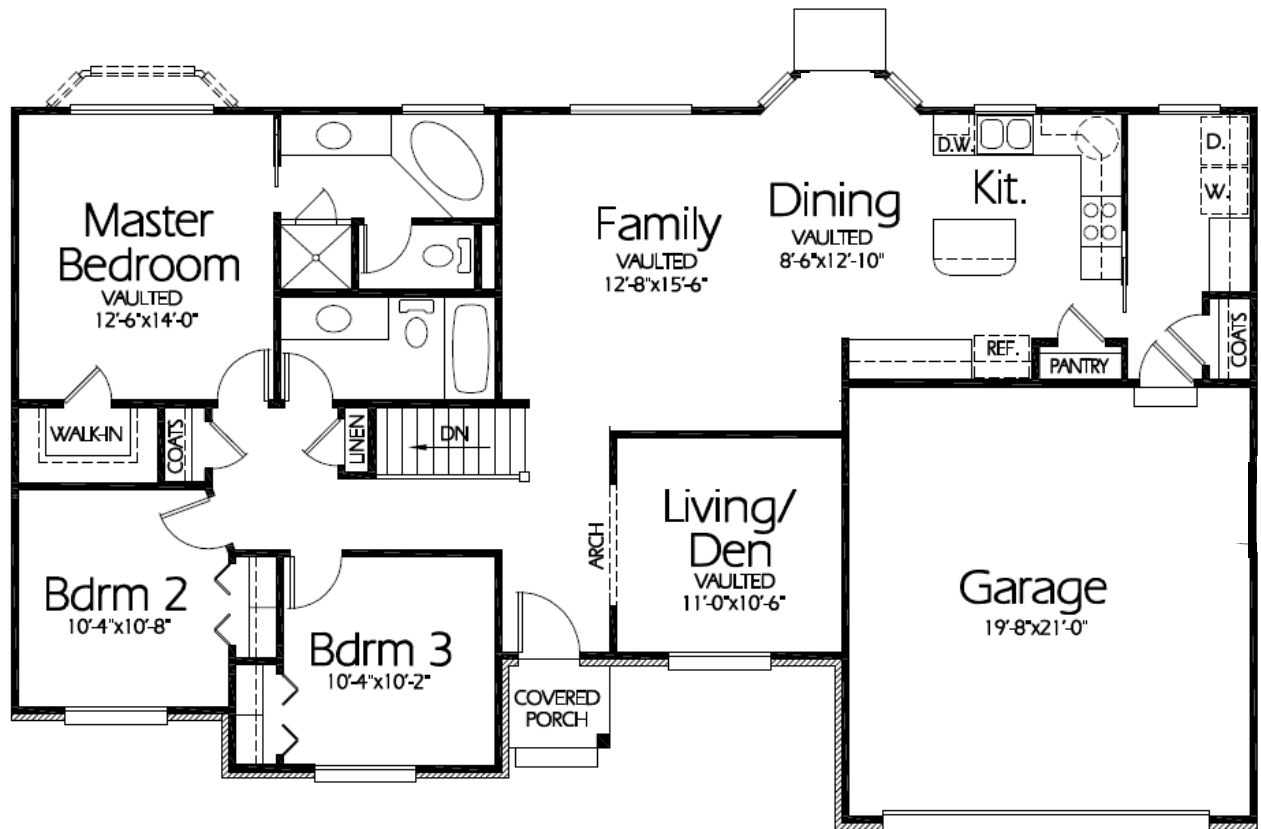

The Manchester

🐾 Approx. 3,018 Total Sq Feet

🐾 Approx. 1,510 Finished Sq Feet

The above plan is an artistic rendering and may or may not depict actual "standard features". Please see a Winchester Representative for further details.

****The above plan is copyrighted. Any use or reproduction is prohibited****