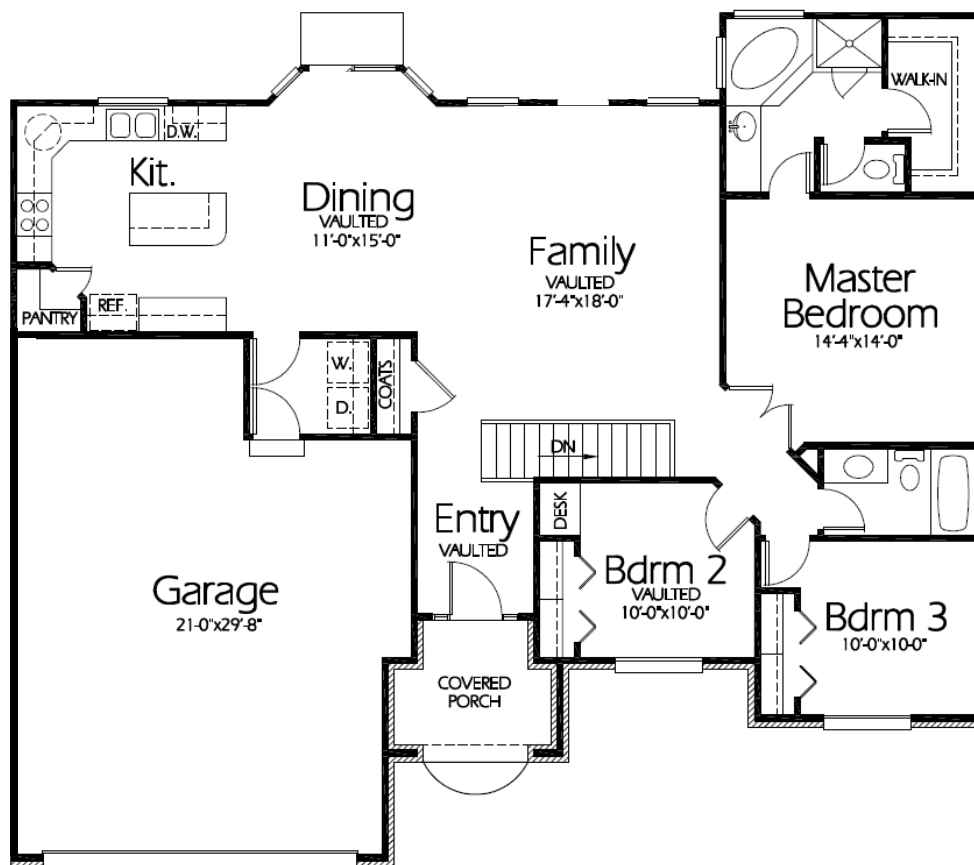

The Timpview

 Approx. 3,108 Total Sq Feet

 Approx. 1,554 Finished Sq Feet

Main Level

The above plan is an artistic rendering and may or may not depict actual "standard features". Please see a Winchester Representative for further details.