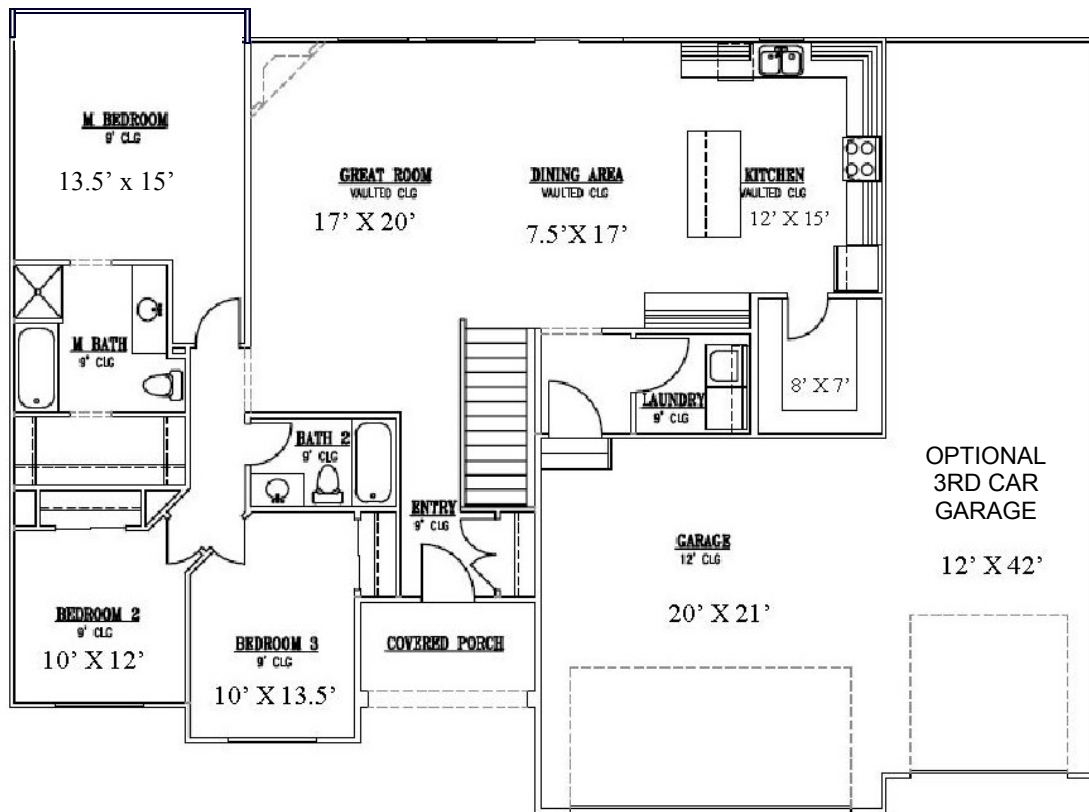

# The Maple

 Approx. 3,114 Total Sq Feet

 Approx. 1,575 Finished Sq Feet

*The above plan is an artistic rendering and may or may not depict actual "standard features". Please see a Winchester Representative for further details.*