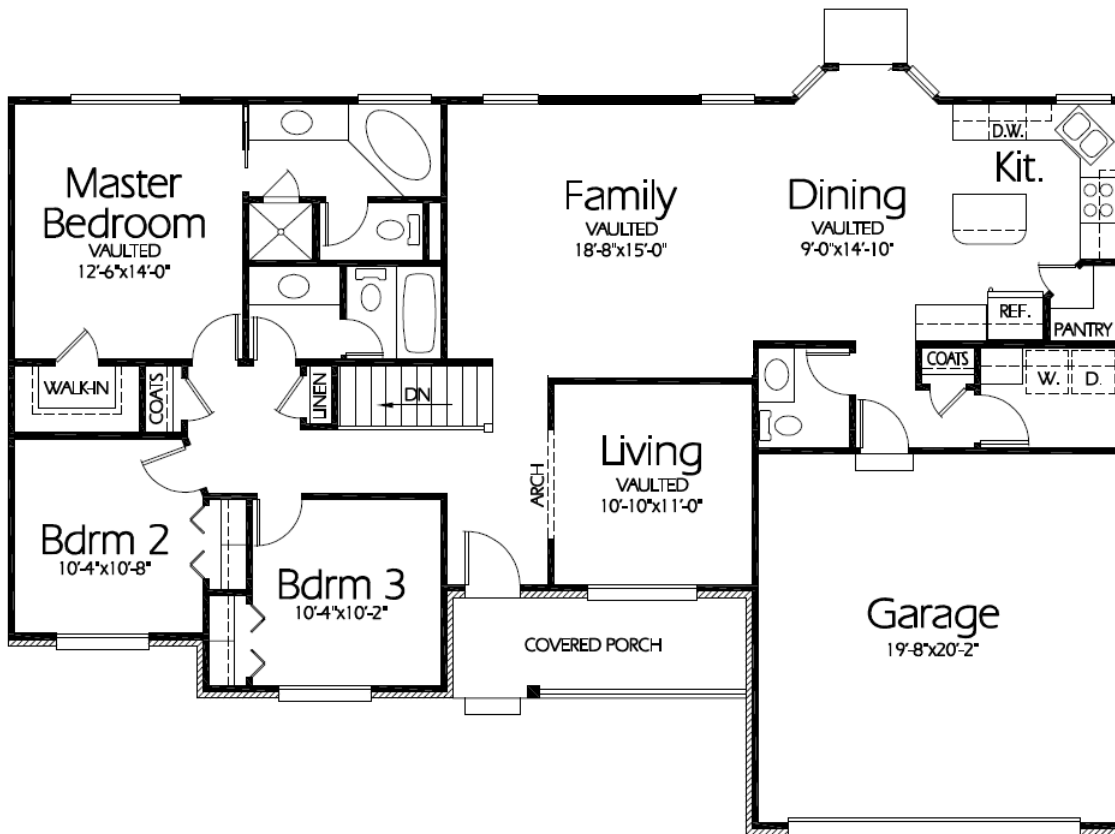

The Florentine

🐾 Approx. 3,242 Total Sq Feet

🐾 Approx. 1,627 Finished Sq Feet

Main Level

The above plan is an artistic rendering and may or may not depict actual "standard features". Please see a Winchester Representative for further details.

****The above plan is copyrighted. Any use or reproduction is prohibited****