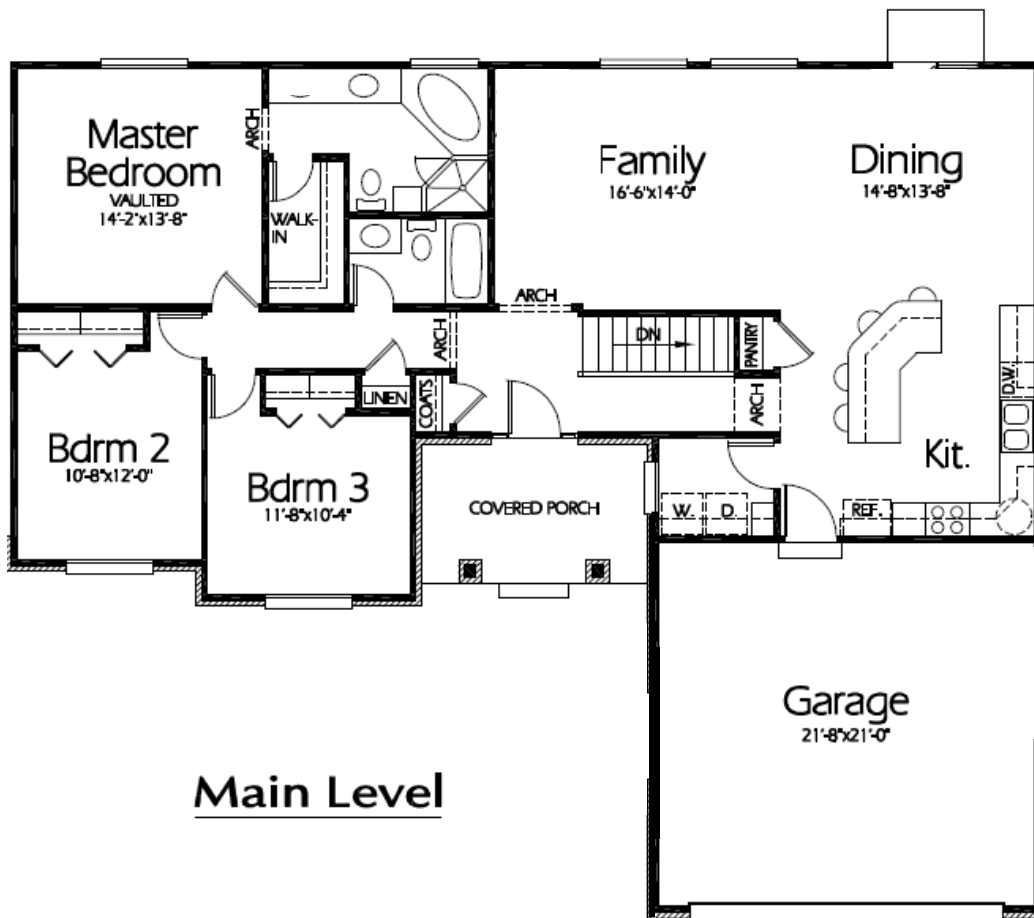

The Yalecrest

🐾 Approx. 3,260 Total Sq Feet

🐾 Approx. 1,634 Finished Sq Feet

Main Level

The above plan is an artistic rendering and may or may not depict actual "standard features". Please see a Winchester Representative for further details.

****The above plan is copyrighted. Any use or reproduction is prohibited****