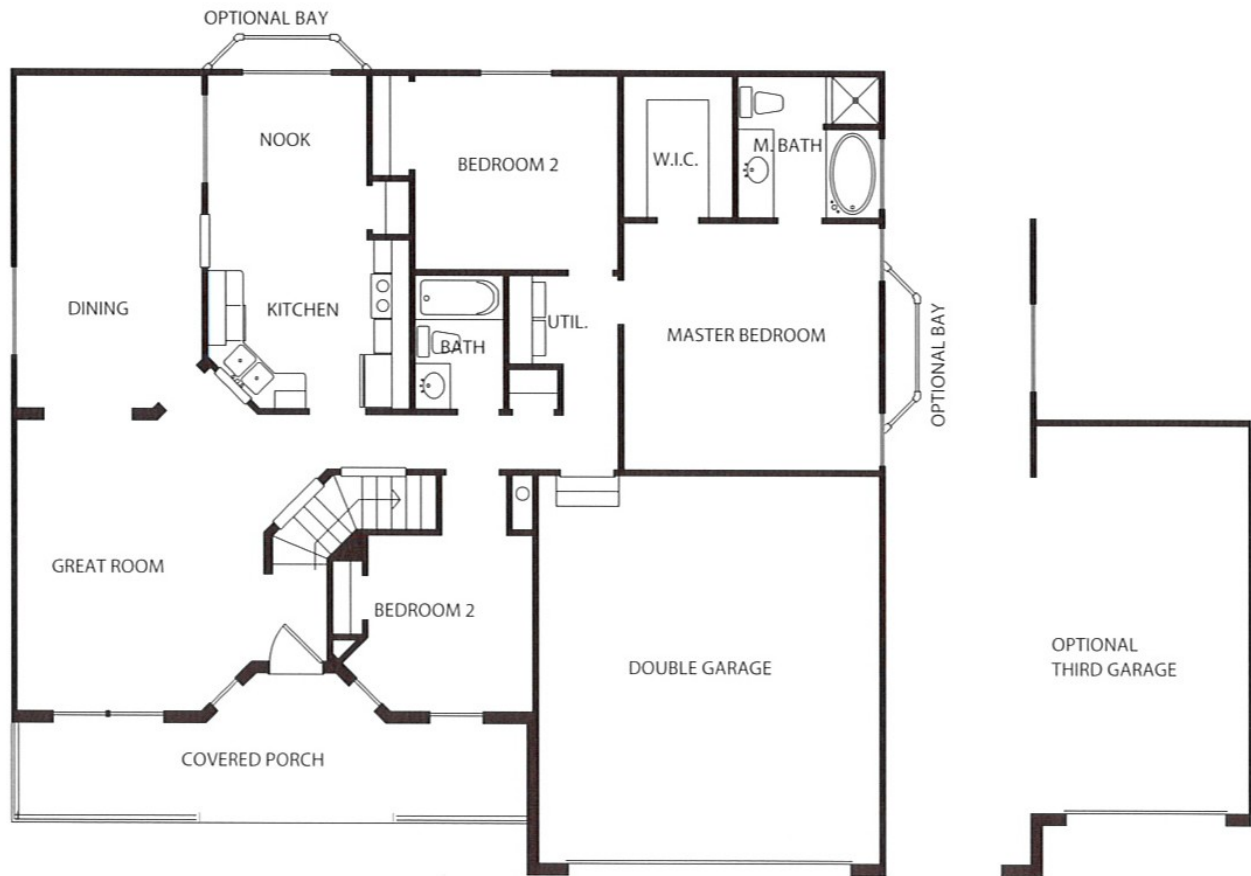

The Oakwood

🐾 Approx. 3,326 Total Sq Feet

🐾 Approx. 1,663 Finished Sq Feet

MAIN FLOOR PLAN

The above plan is an artistic rendering and may or may not depict actual "standard features". Please see a Winchester Representative for further details.