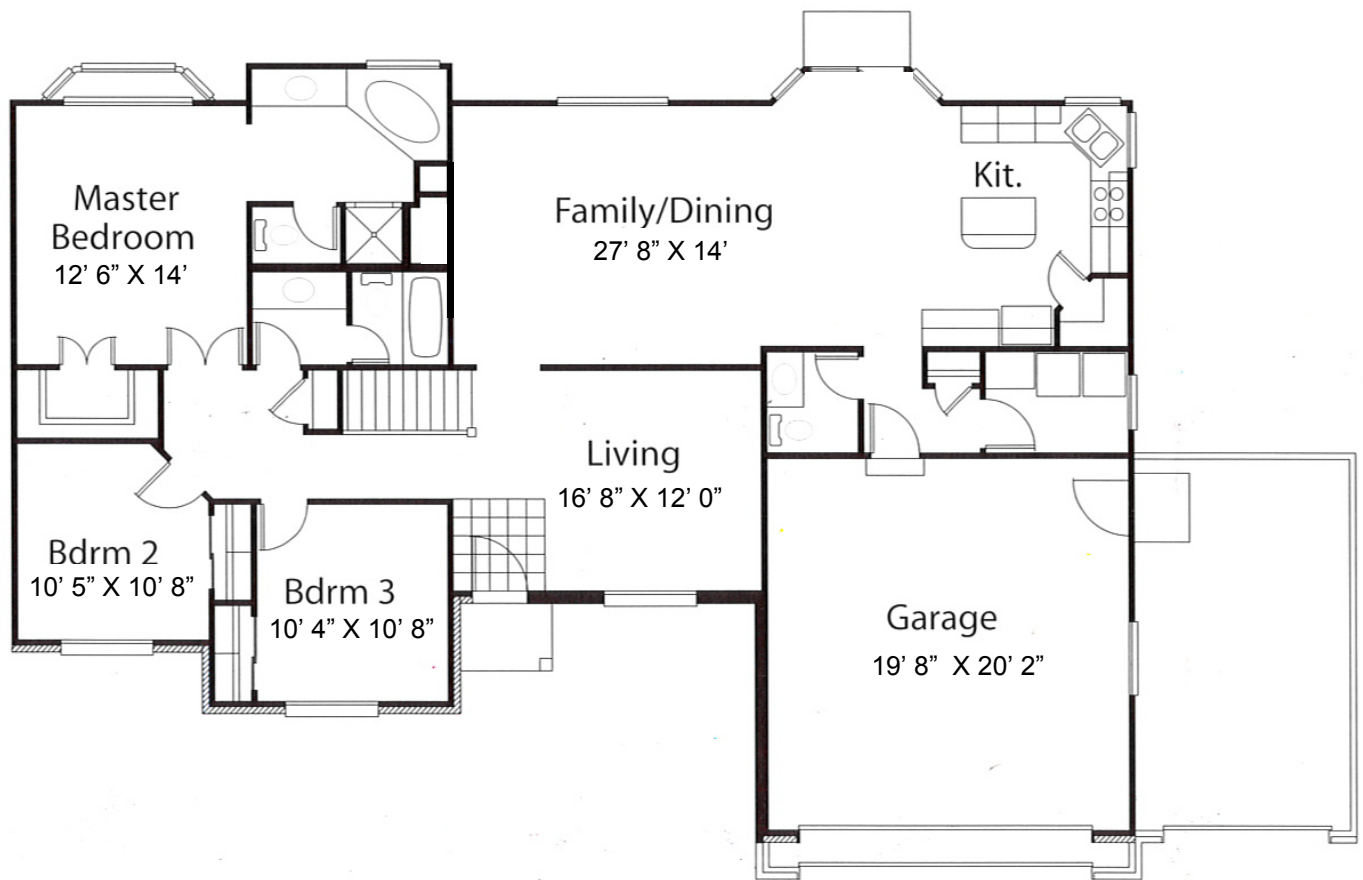

The Burlington

 Approx. 3,336 Total Sq Feet

 Approx. 1,678 Finished Sq Feet

Main Level

The above plan is an artistic rendering and may or may not depict actual "standard features". Please see a Winchester Representative for further details.