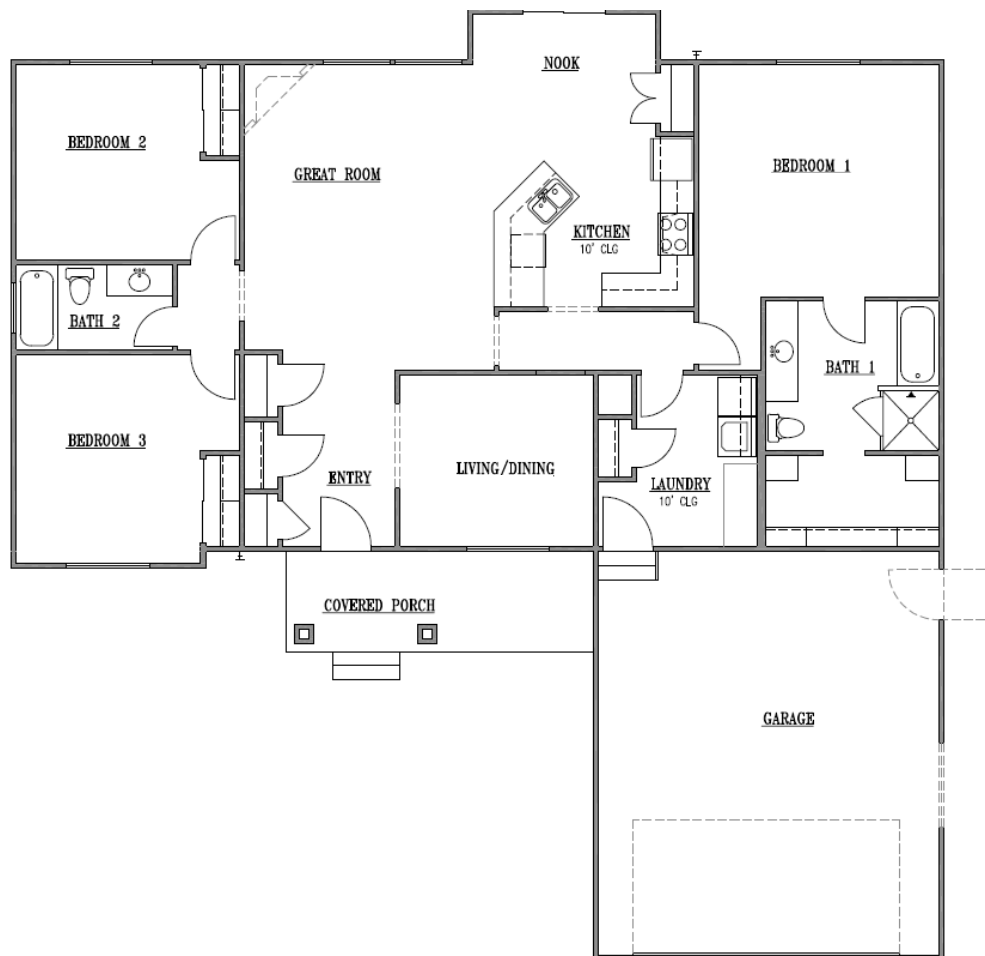

The Magnolia

🐾 Approx. 3,396 Total Sq Feet

🐾 Approx. 1,698 Finished Sq Feet

The above plan is an artistic rendering and may or may not depict actual "standard features". Please see a Winchester Representative for further details.