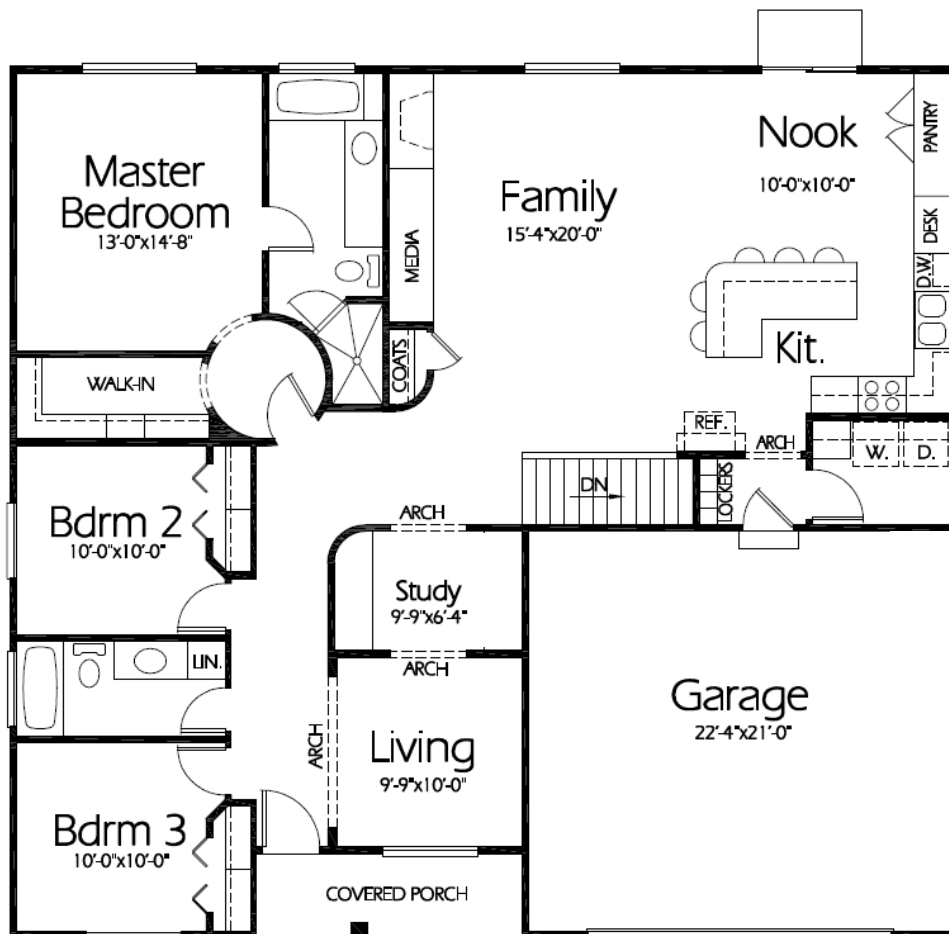

# The Cottage

🐾 Approx. 3,453 Total Sq Feet

🐾 Approx. 1,748 Finished Sq Feet

*The above plan is an artistic rendering and may or may not depict actual "standard features". Please see a Winchester Representative for further details.*

*\*\*\*The above plan is copyrighted. Any use or reproduction is prohibited\*\*\**