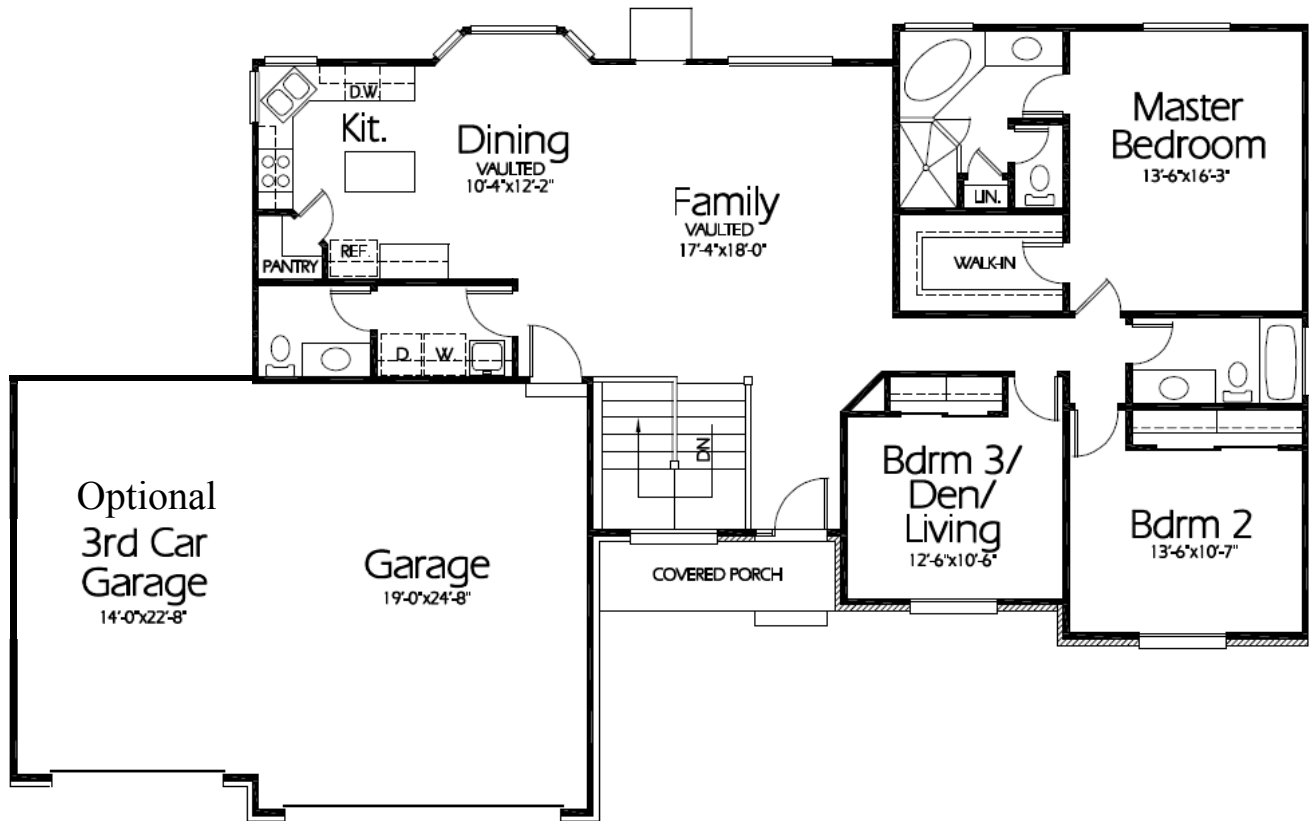

The Rampton

 Approx. 3,492 Total Sq Feet

 Approx. 1,721 Finished Sq Feet

The above plan is an artistic rendering and may or may not depict actual "standard features". Please see a Winchester Representative for further details.

****The above plan is copyrighted. Any use or reproduction is prohibited****