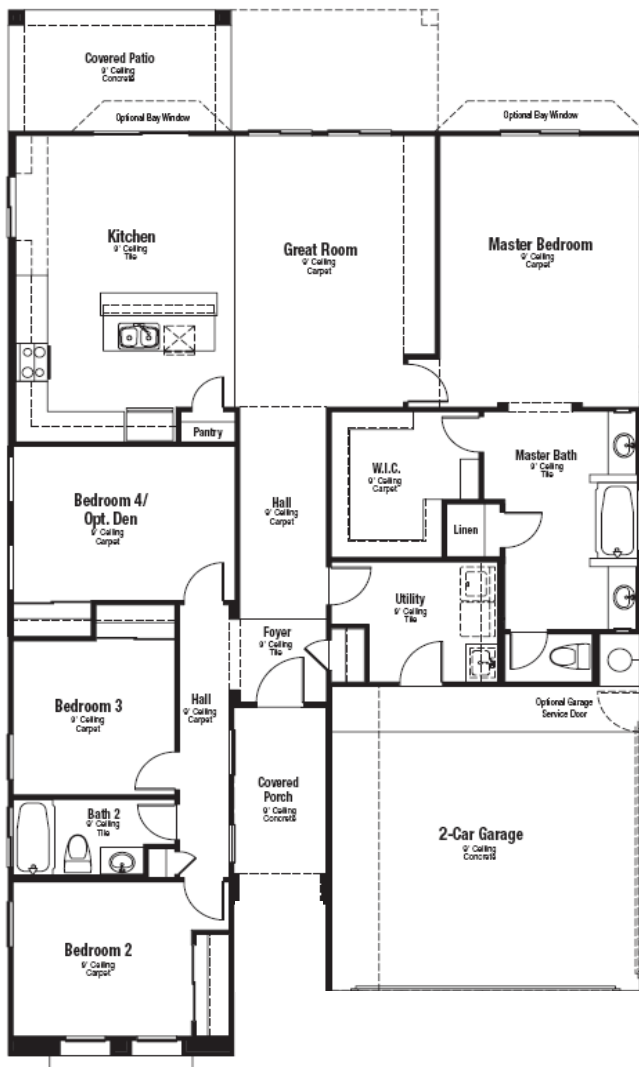

The Homestead

 Approx. 3,600 Total Sq Feet

 Approx. 1,810 Finished Sq Feet

The above plan is an artistic rendering and may or may not depict actual "standard features". Please see a Winchester Representative for further details.

****The above plan is copyrighted. Any use or reproduction is prohibited****