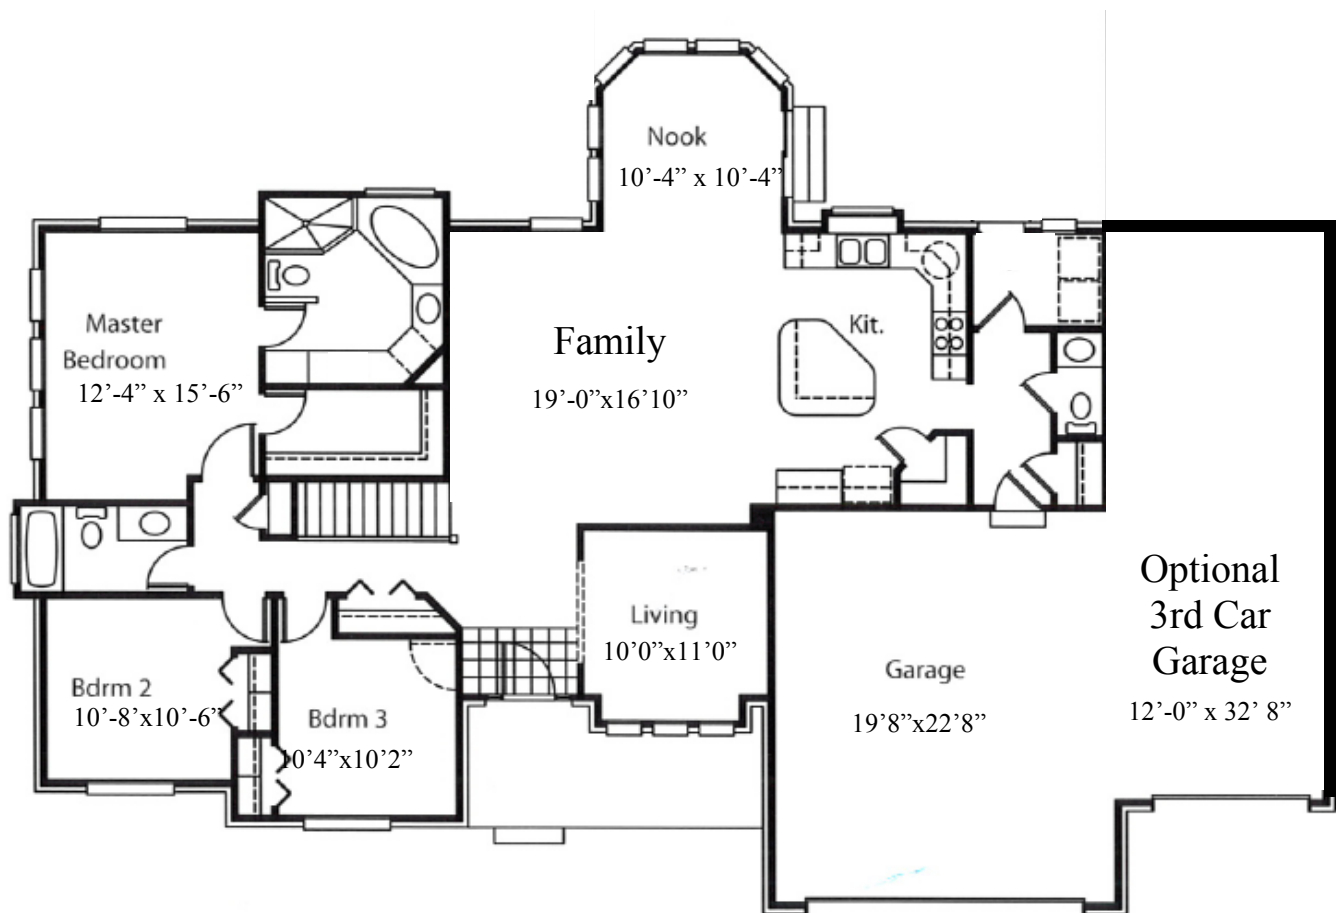

The Princeton

🐾 Approx. 3,600 Total Sq Feet

🐾 Approx. 1,800 Finished Sq Feet

The above plan is an artistic rendering and may or may not depict actual "standard features". Please see a Winchester Representative for further details.