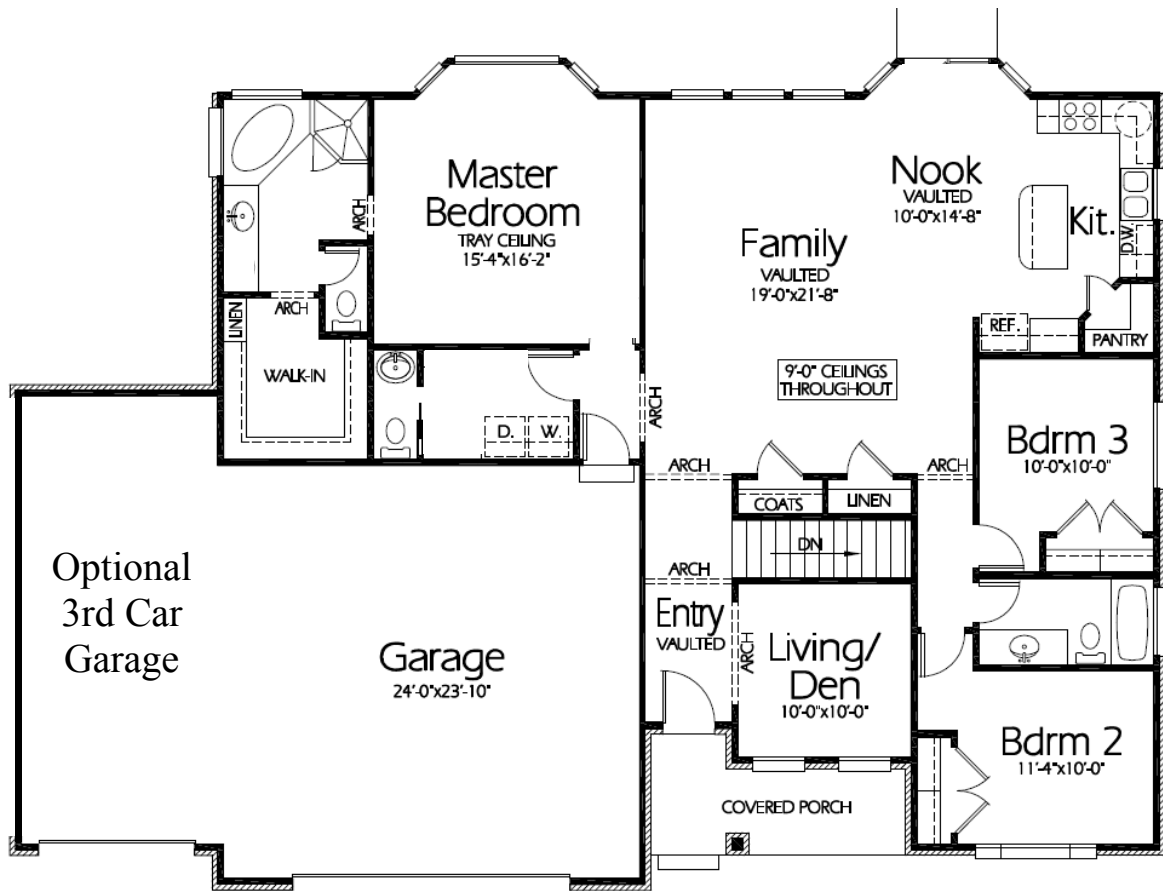

The Hilton

🐾 Approx. 3,685 Total Sq Feet

🐾 Approx. 1,810 Finished Sq Feet

Main Level

The above plan is an artistic rendering and may or may not depict actual "standard features". Please see a Winchester Representative for further details.