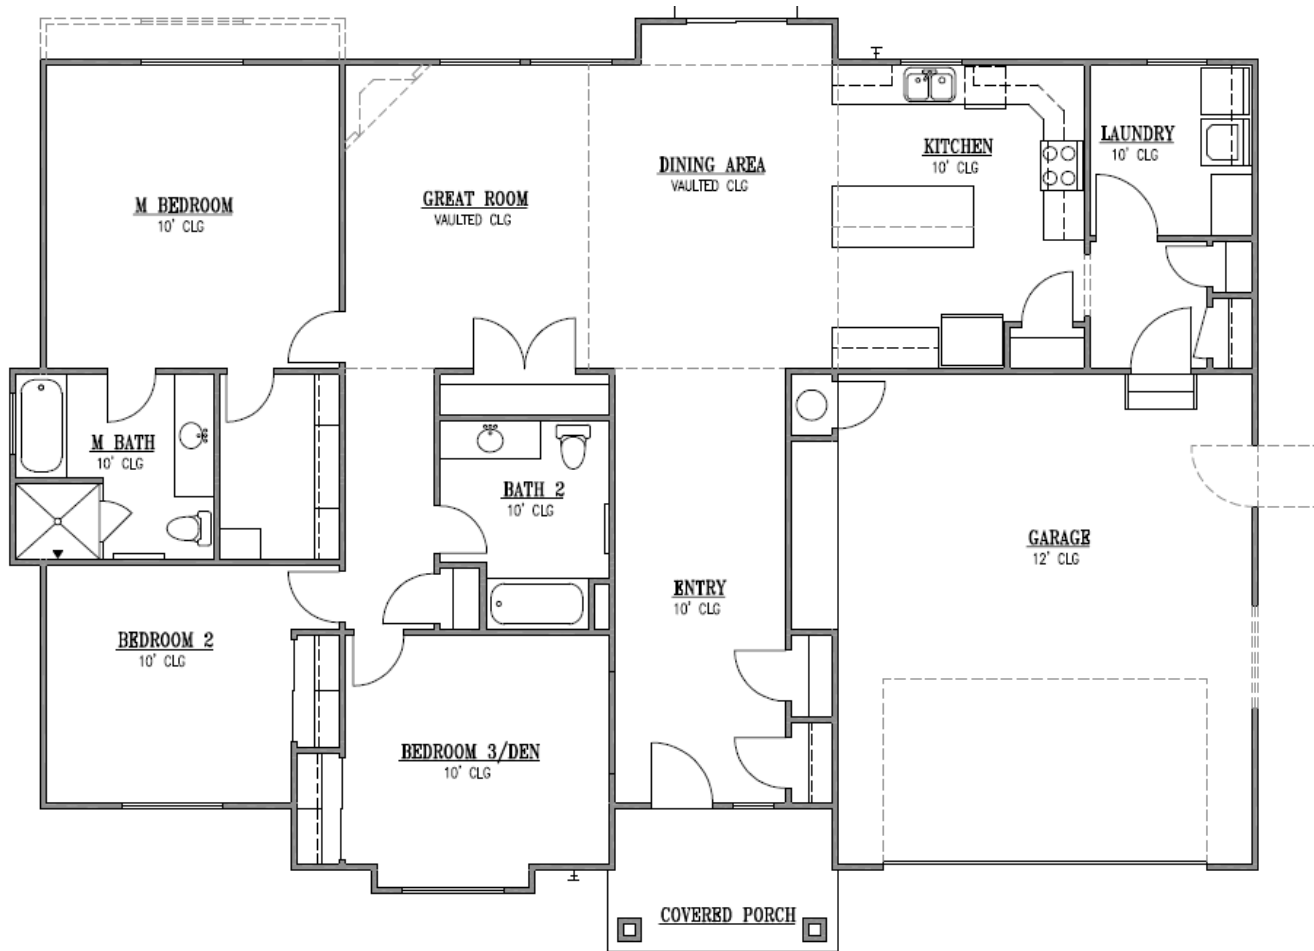

# The Cedar

 Approx. 3,710 Total Sq Feet

 Approx. 1,870 Finished Sq Feet

*The above plan is an artistic rendering and may or may not depict actual "standard features". Please see a Winchester Representative for further details.*