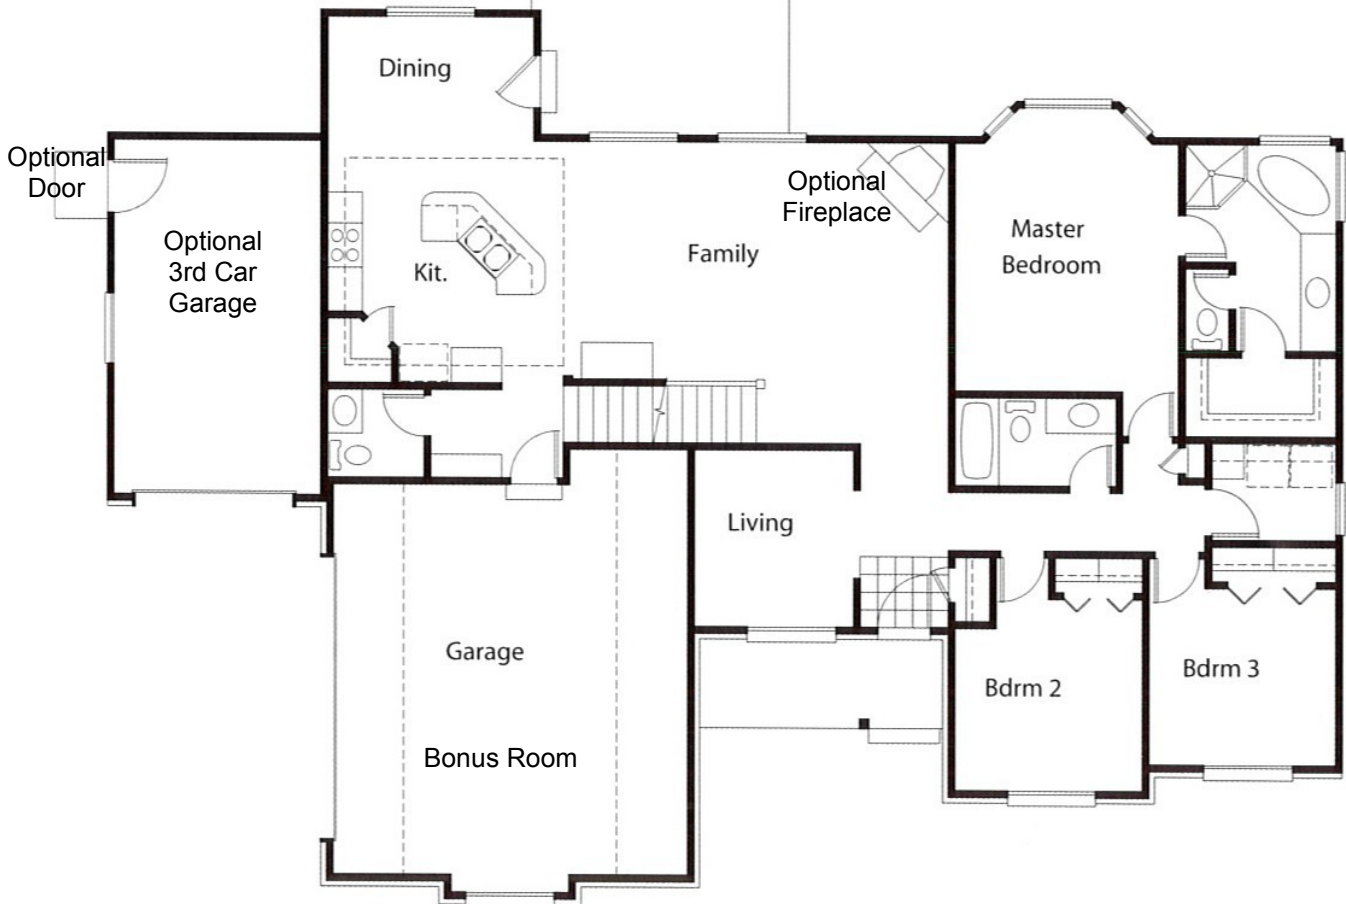

The Remington

 Approx. 3,740 Total Sq Feet

 Approx. 2,020 Finished Sq Feet

The above plan is an artistic rendering and may or may not depict actual "standard features". Please see a Winchester Representative for further details.