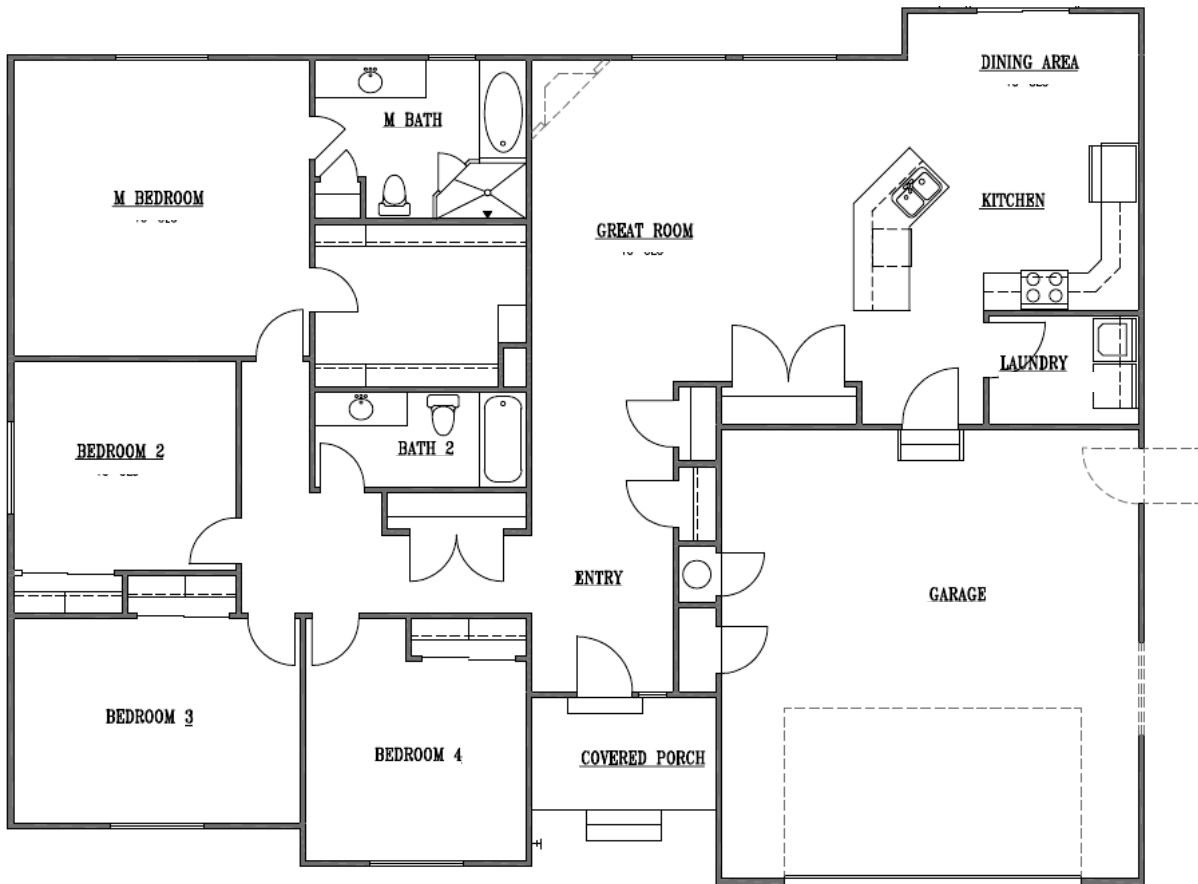

# The Cypress

 Approx. 4,105 Total Sq Feet

 Approx. 2,080 Finished Sq Feet

*The above plan is an artistic rendering and may or may not depict actual "standard features". Please see a Winchester Representative for further details.*