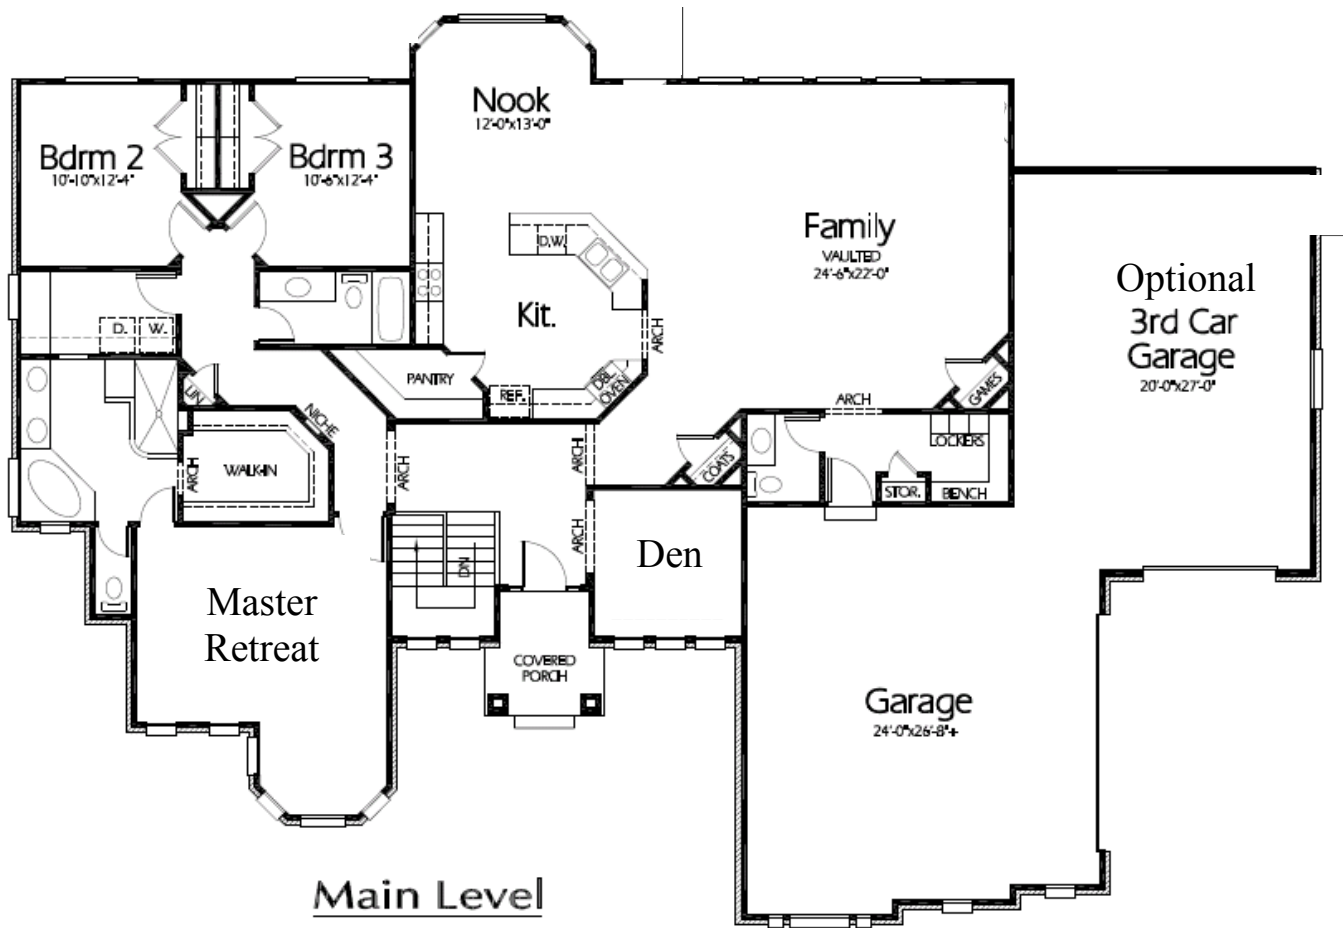

The Breckenridge

🐾 Approx. 5,100 Total Sq Feet

🐾 Approx. 2,591 Finished Sq Feet

The above plan is an artistic rendering and may or may not depict actual "standard features". Please see a Winchester Representative for further details.