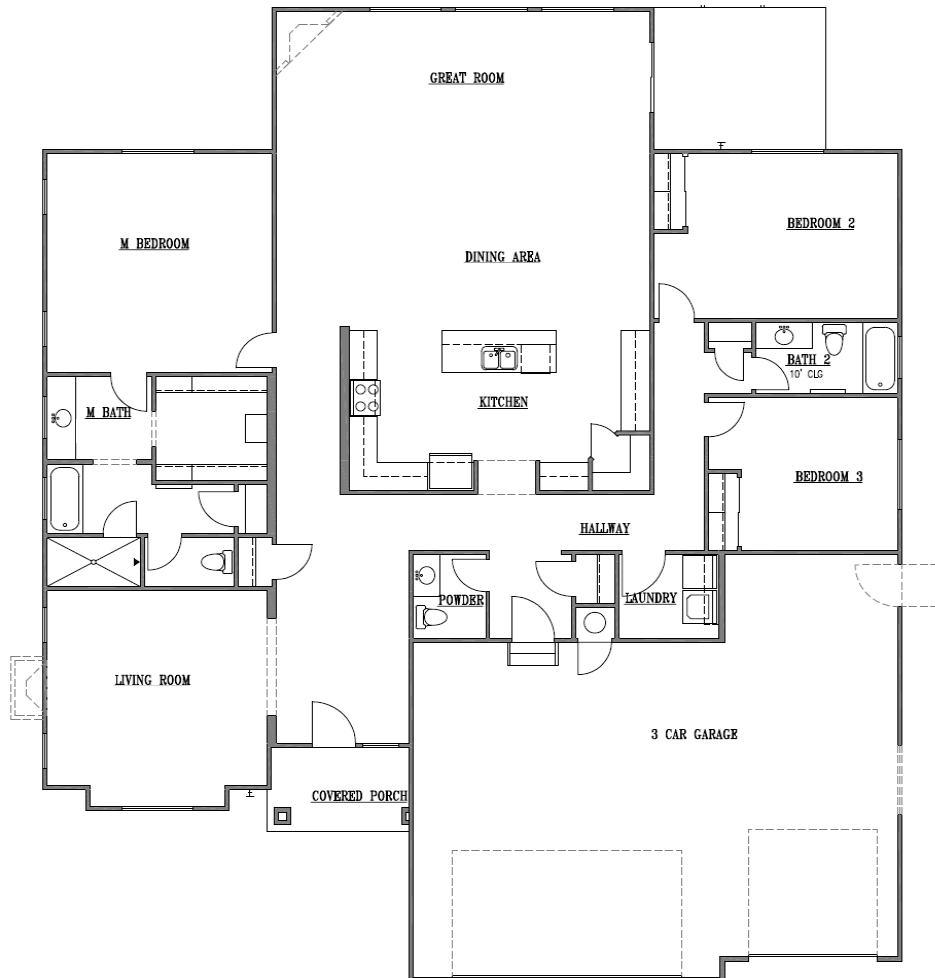

The Ironwood

🐾 Approx. 5,185 Total Sq Feet

🐾 Approx. 2,756 Finished Sq Feet

The above plan is an artistic rendering and may or may not depict actual "standard features". Please see a Winchester Representative for further details.