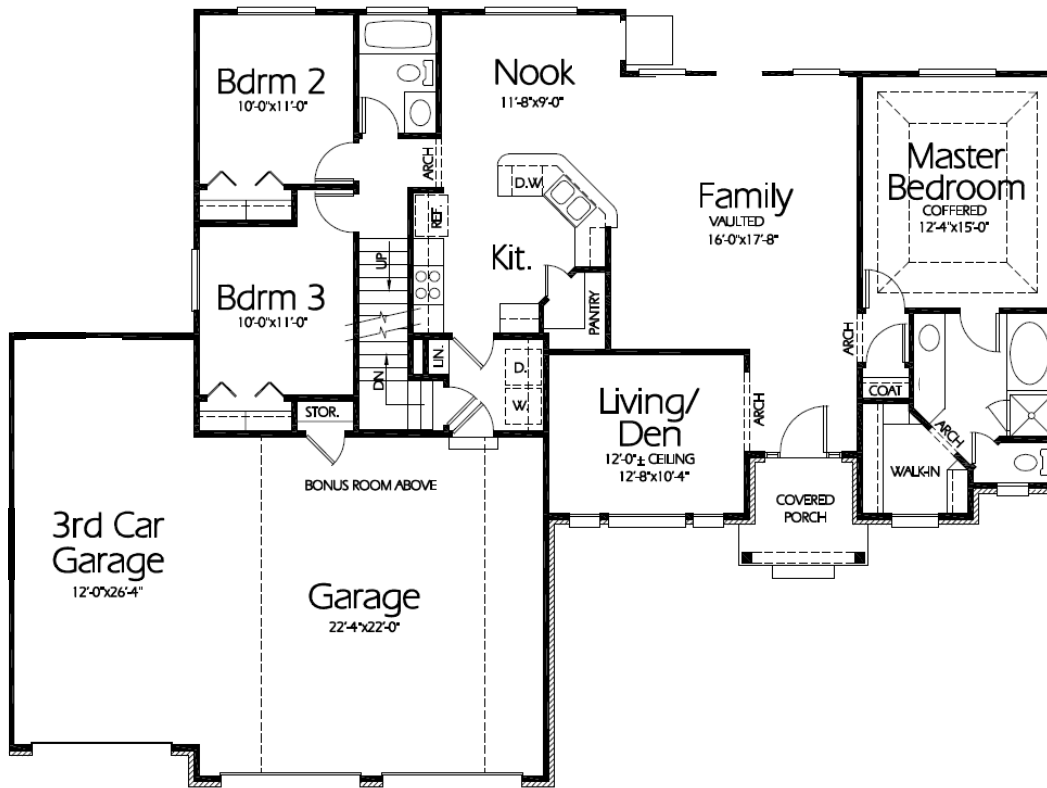

The Stonehaven

🐾 Approx. 3,490 Total Sq Feet

🐾 Approx. 1,890 Finished Sq Feet

Main Level

The above plan is an artistic rendering and may or may not depict actual "standard features". Please see a Winchester Representative for further details.