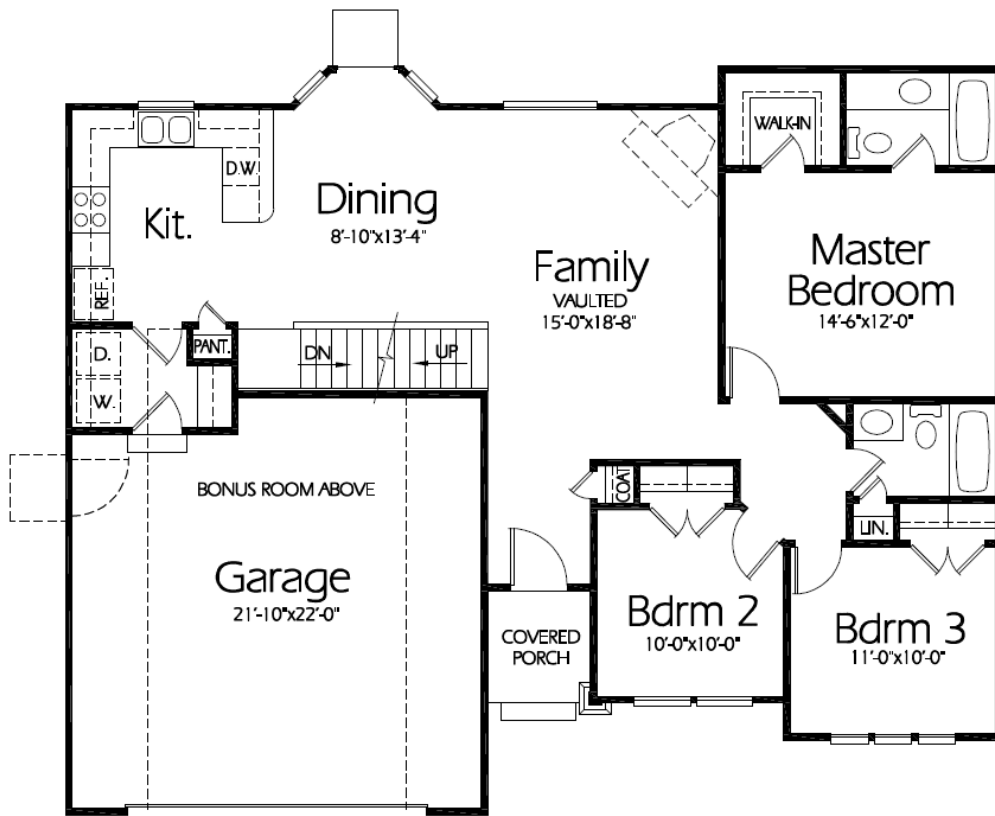

The Prescott

🐾 Approx. 2,800 Total Sq Feet

Approx. 1,587 Finished Sq Feet

Main Level

The above plan is an artistic rendering and may or may not depict actual "standard features". Please see a Winchester Representative for further details.

****The above plan is copyrighted. Any use or reproduction is prohibited****