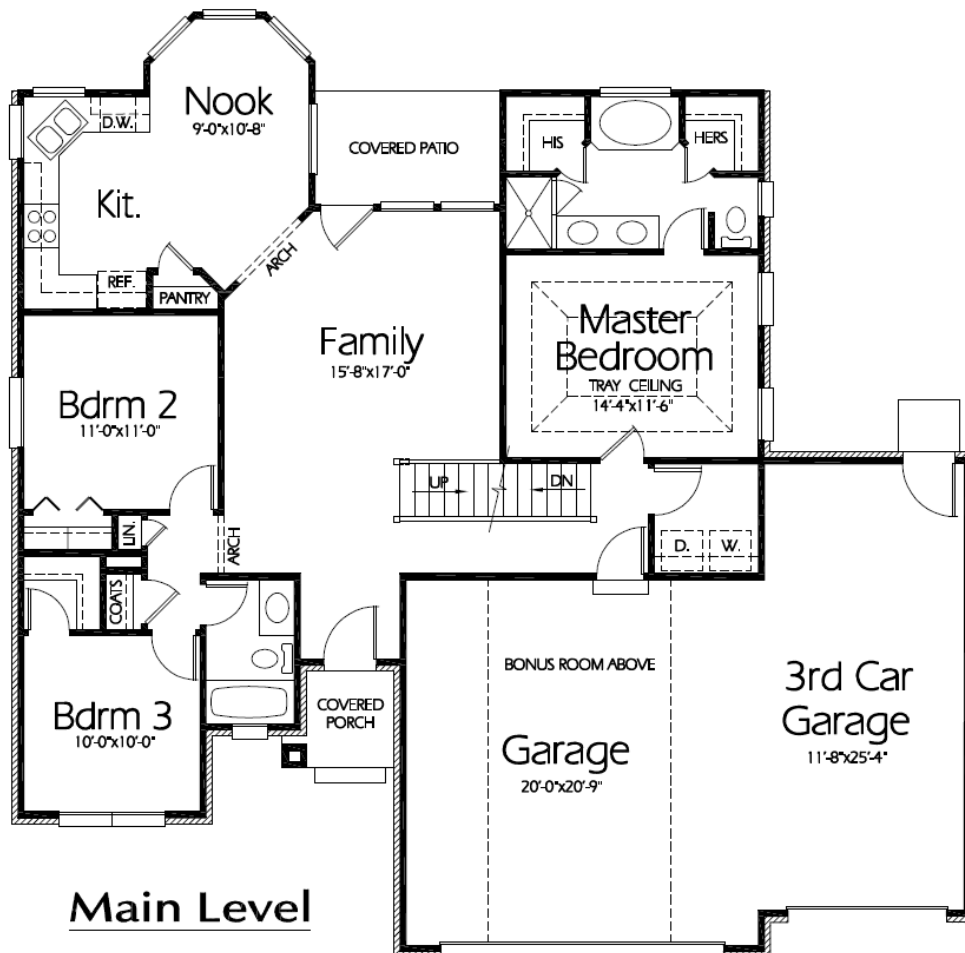

The Everest

🐾 Approx. 3,137 Total Sq Feet

🐾 Approx. 1,668 Finished Sq Feet

Main Level

The above plan is an artistic rendering and may or may not depict actual "standard features". Please see a Winchester Representative for further details.

****The above plan is copyrighted. Any use or reproduction is prohibited****