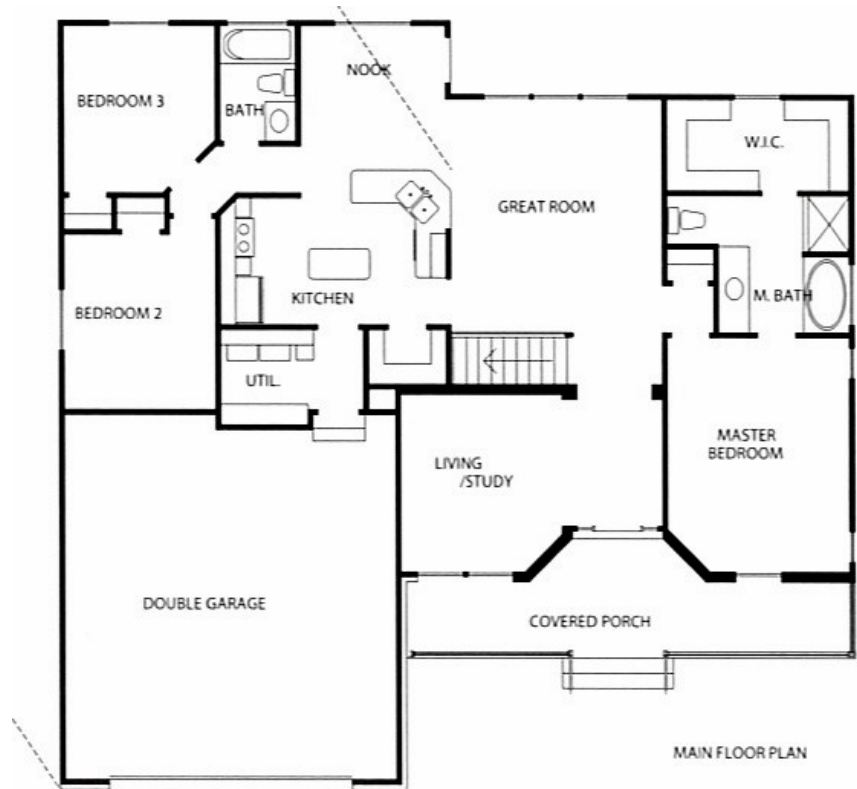

# The Cottonwood

🐾 Approx. 3,472 Total Sq Feet

🐾 Approx. 1,868 Finished Sq Feet

*The above plan is an artistic rendering and may or may not depict actual "standard features". Please see a Winchester Representative for further details.*