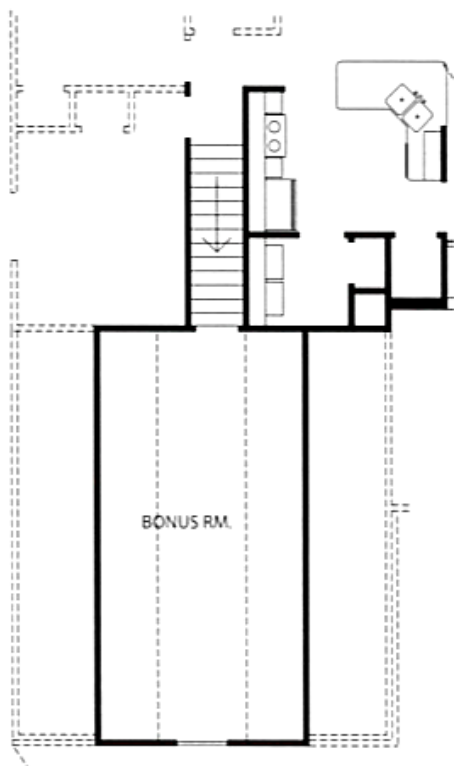

# The Cottonwood

🐾 Approx. 3,472 Total Sq Feet

🐾 Approx. 1,868 Finished Sq Feet

*The above plan is an artistic rendering and may or may not depict actual "standard features". Please see a Winchester Representative for further details.*