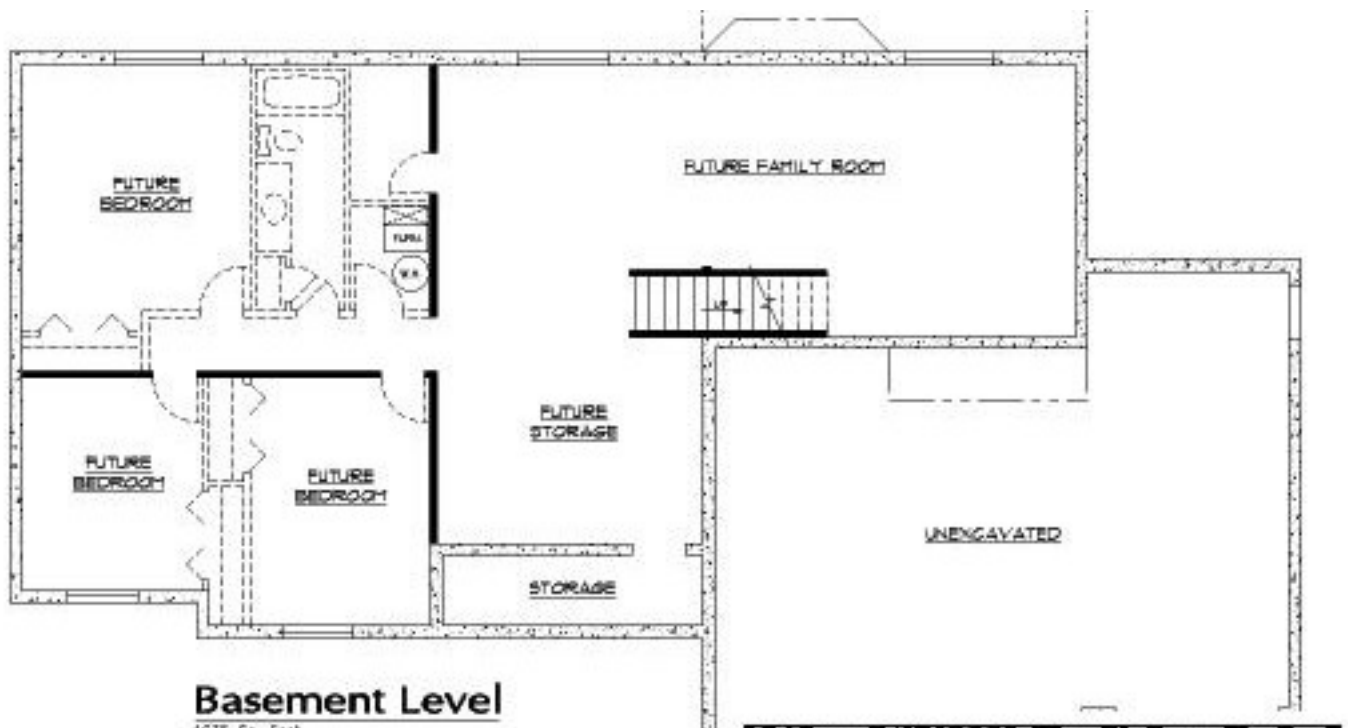

The Norway (basement)

🐾 Approx. 3,542 Total Sq Feet

🐾 Approx. 1,900 Finished Sq Feet

The above plan is an artistic rendering and may or may not depict actual "standard features". Please see a Winchester Representative for further details.