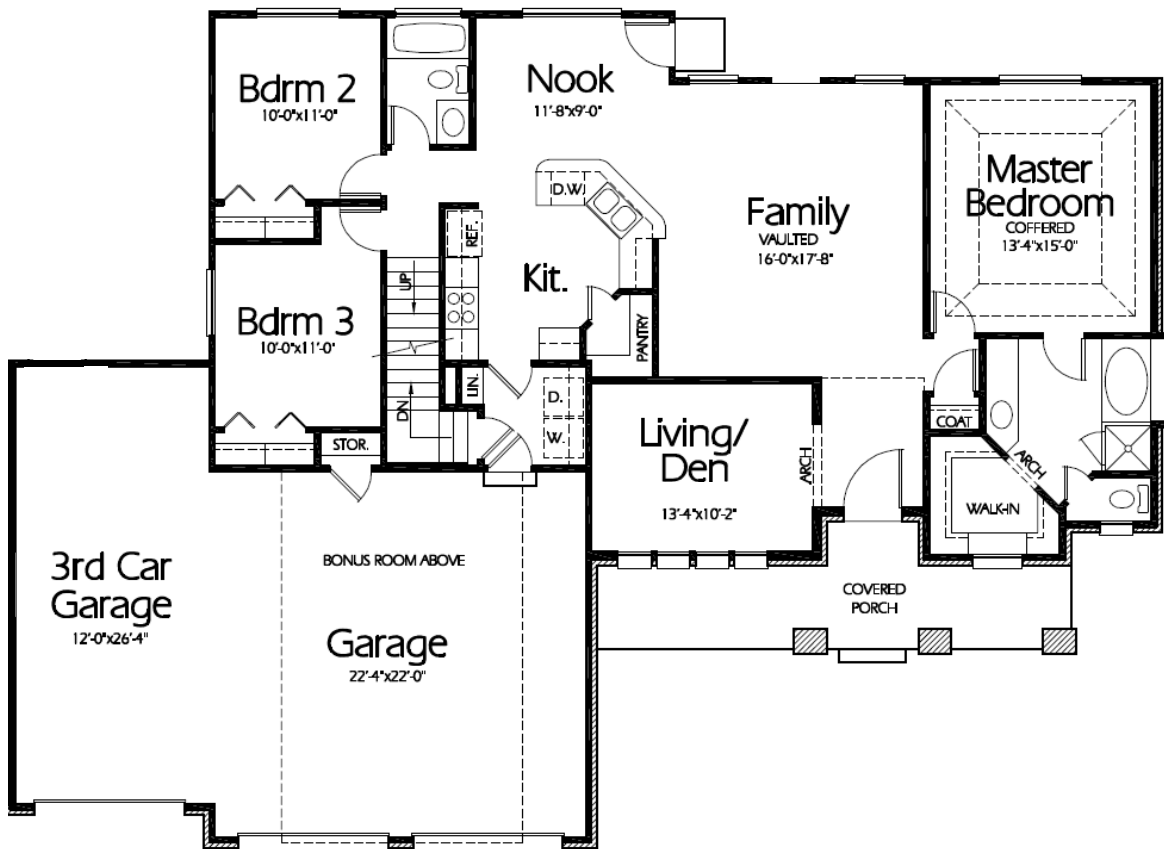

The Hathaway

🐾 Approx. 3,580 Total Sq Feet

🐾 Approx. 1,940 Finished Sq Feet

Main Level

The above plan is an artistic rendering and may or may not depict actual "standard features". Please see a Winchester Representative for further details.