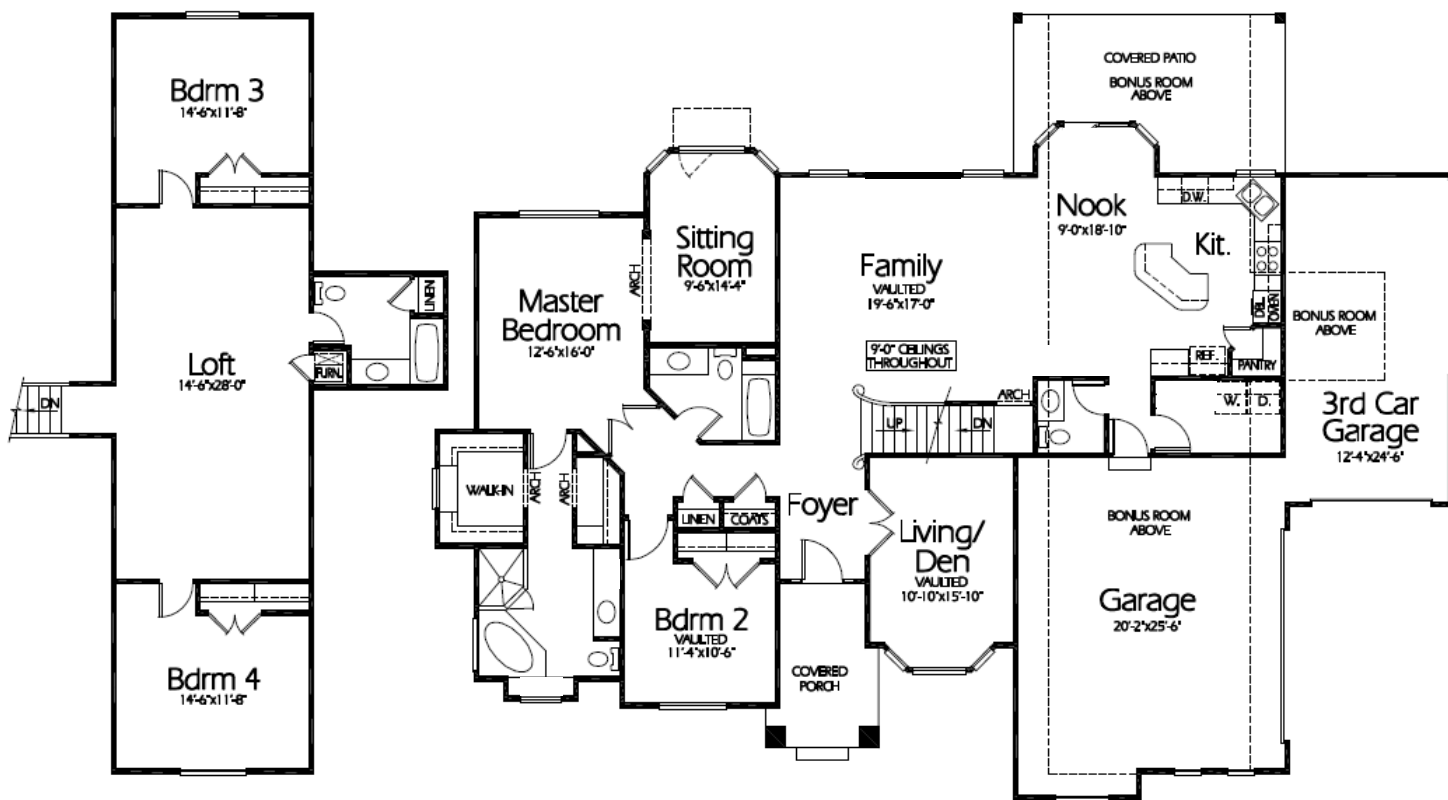

The Kensington

🐾 Approx. 5,089 Total Sq Feet

🐾 Approx. 2,961 Finished Sq Feet

The above plan is an artistic rendering and may or may not depict actual "standard features". Please see a Winchester Representative for further details.

****The above plan is copyrighted. Any use or reproduction is prohibited****