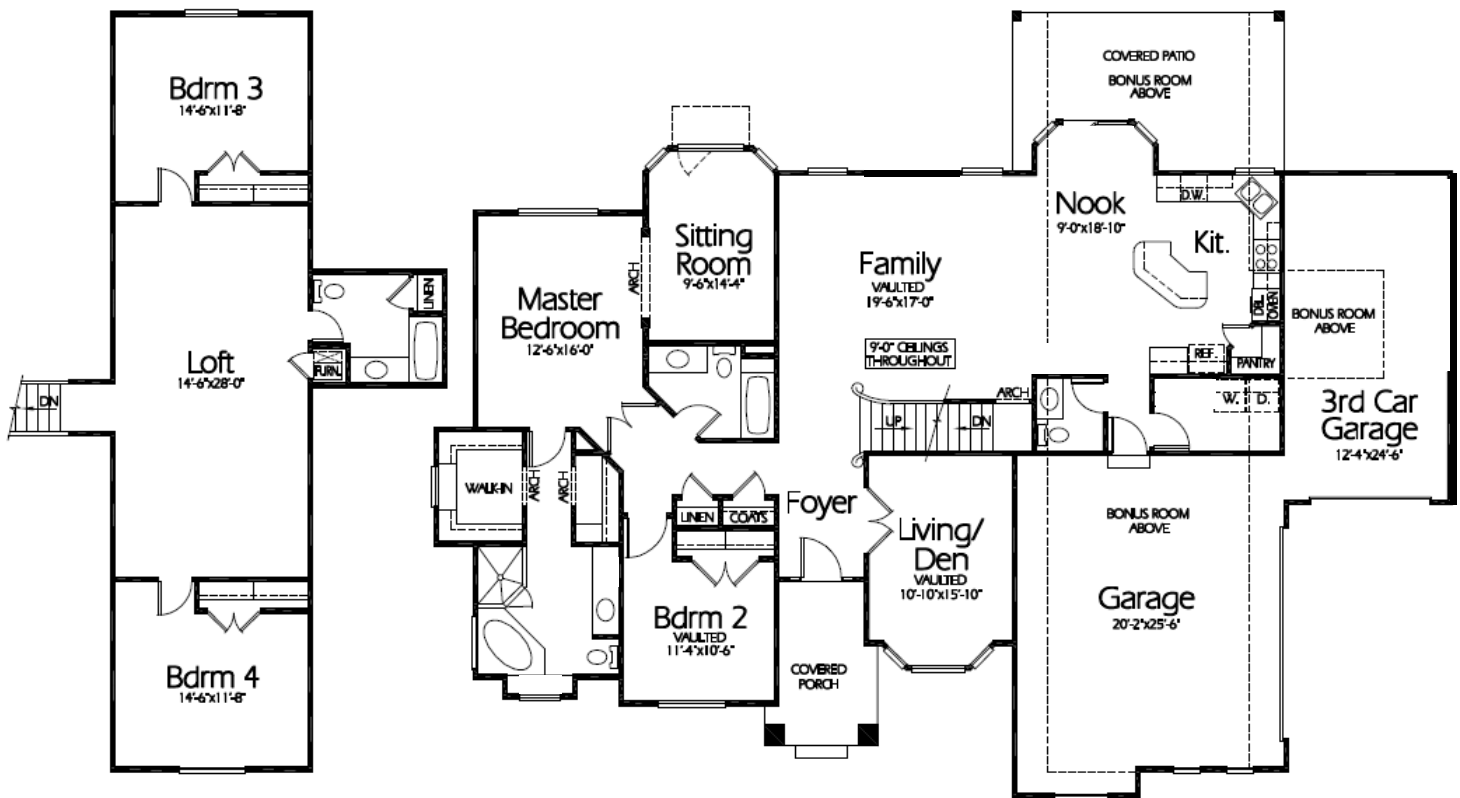

# The Kensington B

 Approx. 5,089 Total Sq Feet

 Approx. 2,961 Finished Sq Feet

*The above plan is an artistic rendering and may or may not depict actual "standard features". Please see a Winchester Representative for further details.*

*\*\*\*The above plan is copyrighted. Any use or reproduction is prohibited\*\*\**