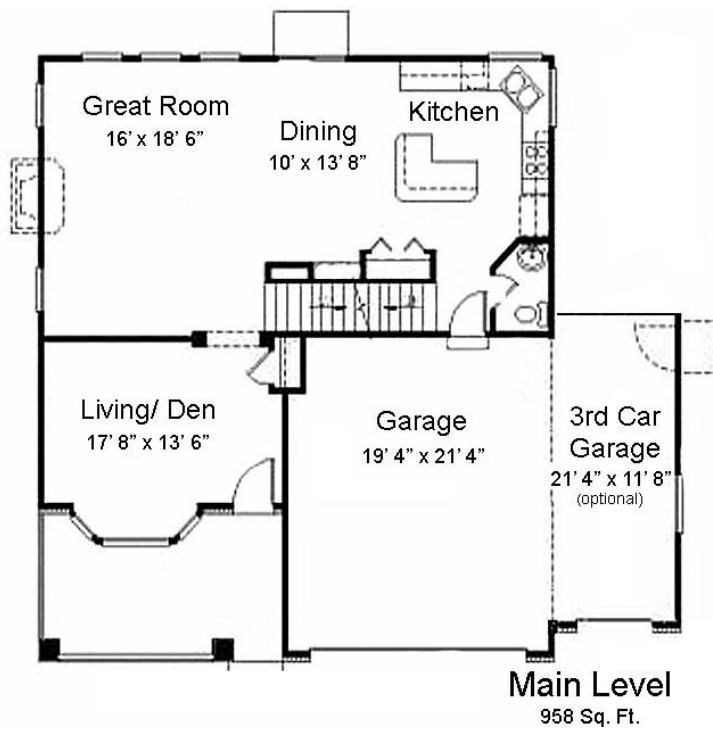

The Jefferson

🐾 Approx. 3,067 Total Sq Feet

🐾 Approx. 2,109 Finished Sq Feet

The above plan is an artistic rendering and may or may not depict actual "standard features". Please see a Winchester Representative for further details.