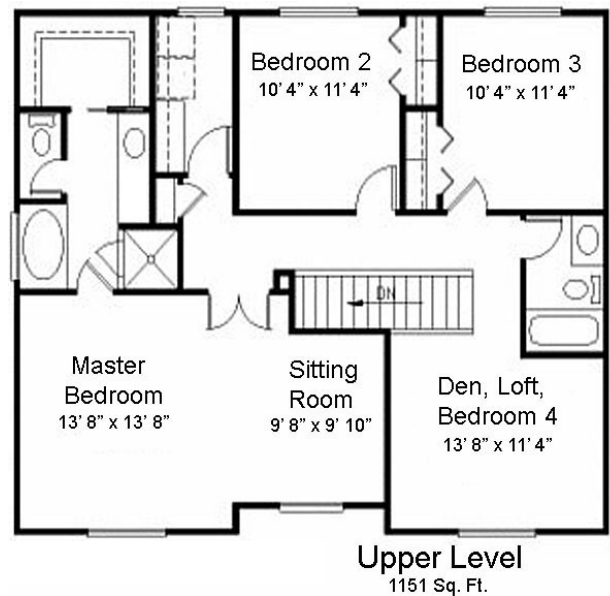

The Jefferson

🐾 Approx. 3,067 Total Sq Feet

🐾 Approx. 2,109 Finished Sq Feet

The above plan is an artistic rendering and may or may not depict actual "standard features". Please see a Winchester Representative for further details.