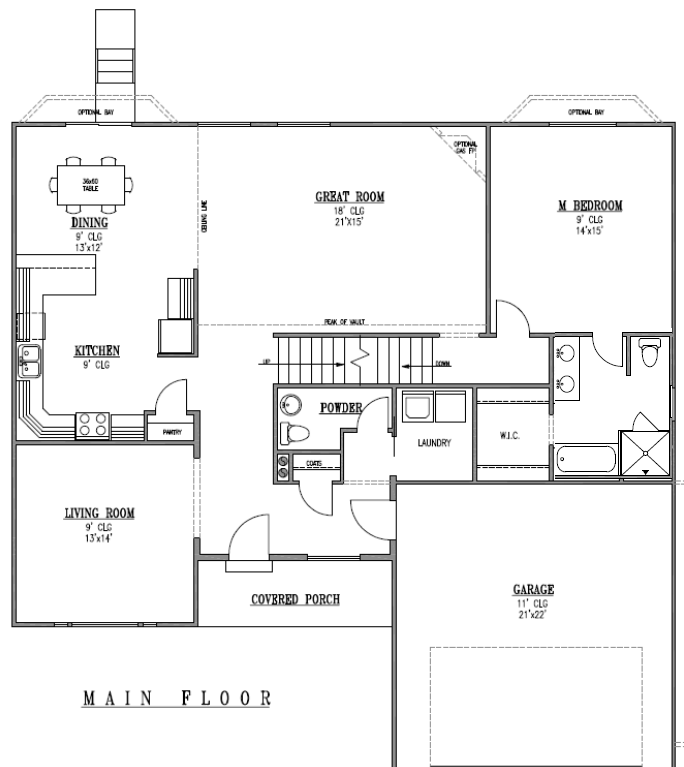

The Yarrow

 Approx. 3,760 Total Sq Feet

 Approx. 2,260 Finished Sq Feet

Upper Level

MAIN FLOOR

The above plan is an artistic rendering and may or may not depict actual "standard features". Please see a Winchester Representative for further details.