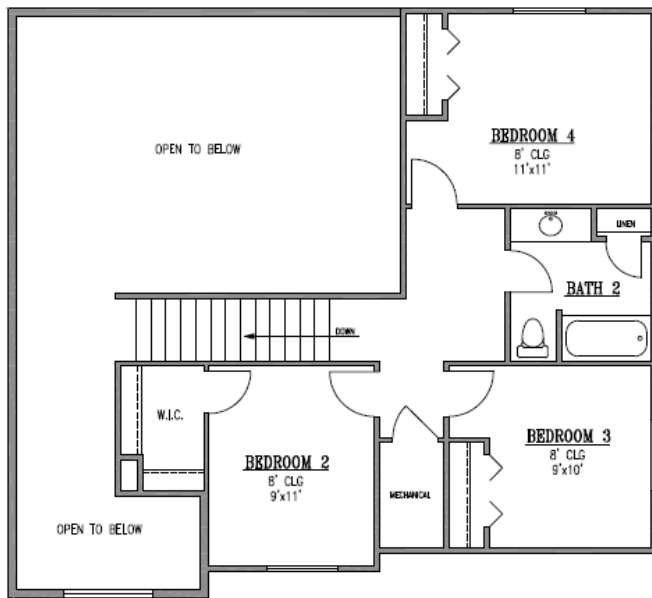

The Yarrow

 Approx. 3,760 Total Sq Feet

 Approx. 2,260 Finished Sq Feet

Upper Level

MAIN FLOOR

The above plan is an artistic rendering and may or may not depict actual "standard features". Please see a Winchester Representative for further details.