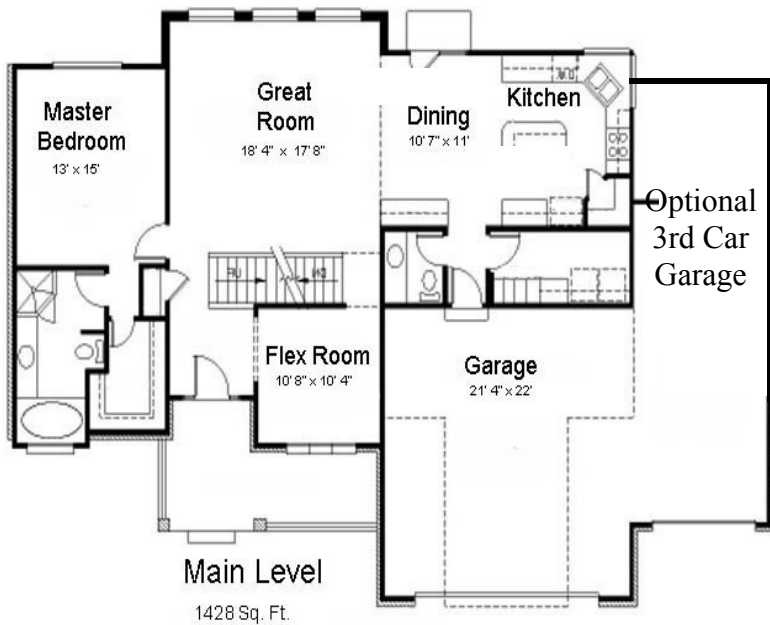

The Windham

 Approx. 3,800 Total Sq Feet

 Approx. 2,300 Finished Sq Feet

The above plan is an artistic rendering and may or may not depict actual "standard features". Please see a Winchester Representative for further details.