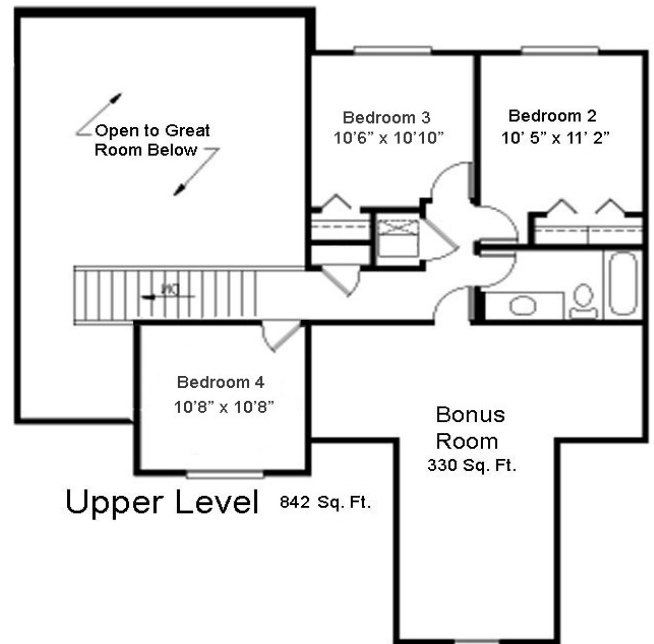

The Windham

 Approx. 3,800 Total Sq Feet

 Approx. 2,300 Finished Sq Feet

The above plan is an artistic rendering and may or may not depict actual "standard features". Please see a Winchester Representative for further details.