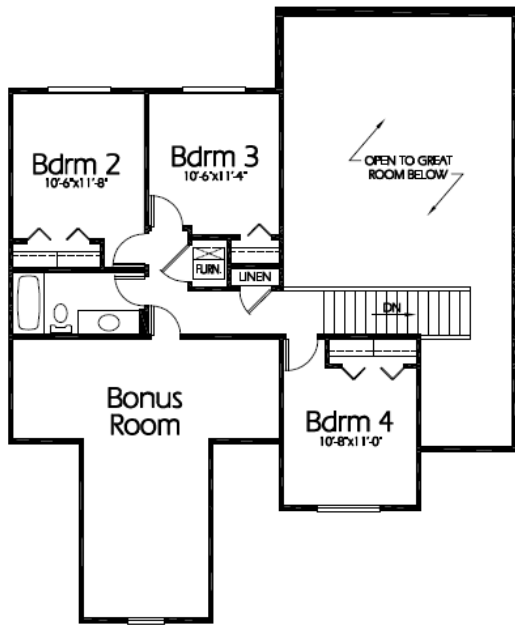

The Nottingham

 Approx. 4,133 Total Sq Feet

 Approx. 2,543 Finished Sq Feet

Upper Level

610 Sq. Feet
333± Sq. Feet Bonus

Main Level

1600 Sq. Feet

The above plan is an artistic rendering and may or may not depict actual "standard features". Please see a Winchester Representative for further details.