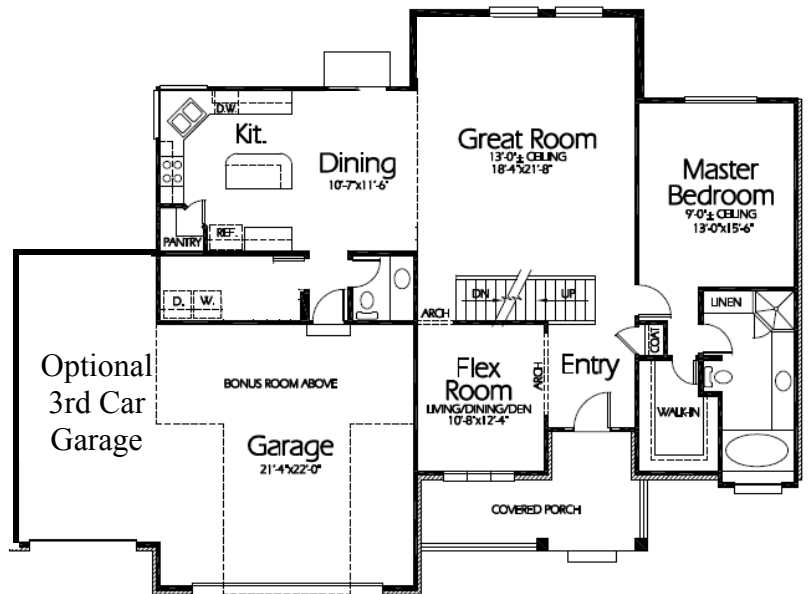

The Nottingham

 Approx. 4,133 Total Sq Feet

 Approx. 2,543 Finished Sq Feet

Upper Level

610 Sq. Feet
333± Sq. Feet Bonus

Main Level

1600 Sq. Feet

The above plan is an artistic rendering and may or may not depict actual "standard features". Please see a Winchester Representative for further details.