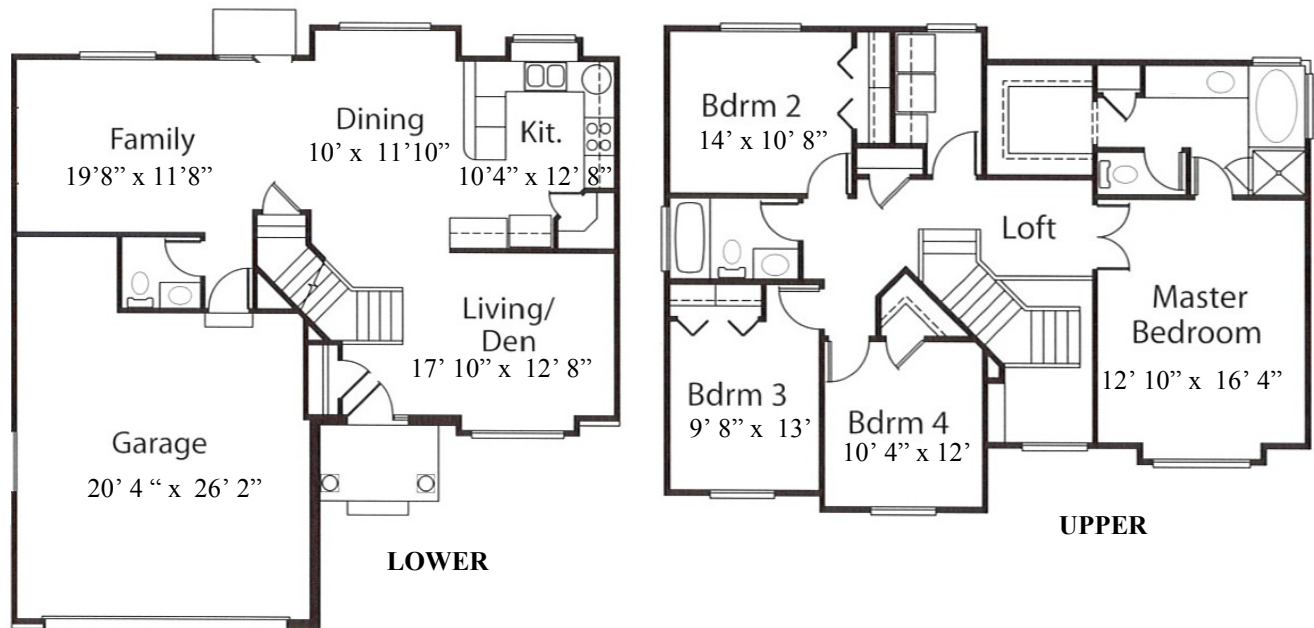

The Ashland

🐾 Approx. 2,634 Total Sq Feet

🐾 Approx. 1,811 Finished Sq Feet

The above plan is an artistic rendering and may or may not depict actual "standard features". Please see a Winchester Representative for further details.