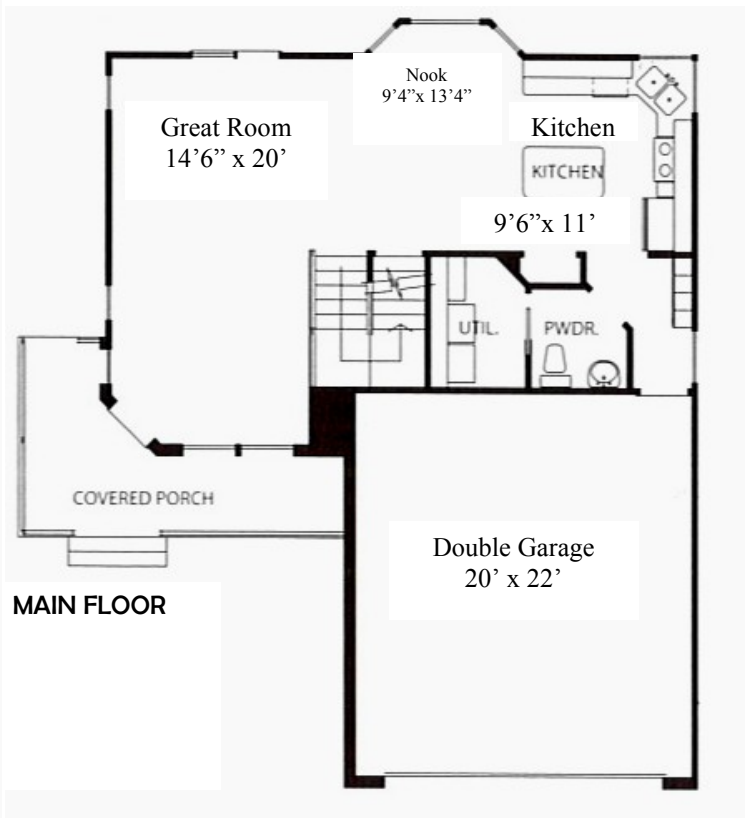

The Willowwood

 Approx. 2,655 Total Sq Feet

 Approx. 1,866 Finished Sq Feet

The above plan is an artistic rendering and may or may not depict actual "standard features". Please see a Winchester Representative for further details.