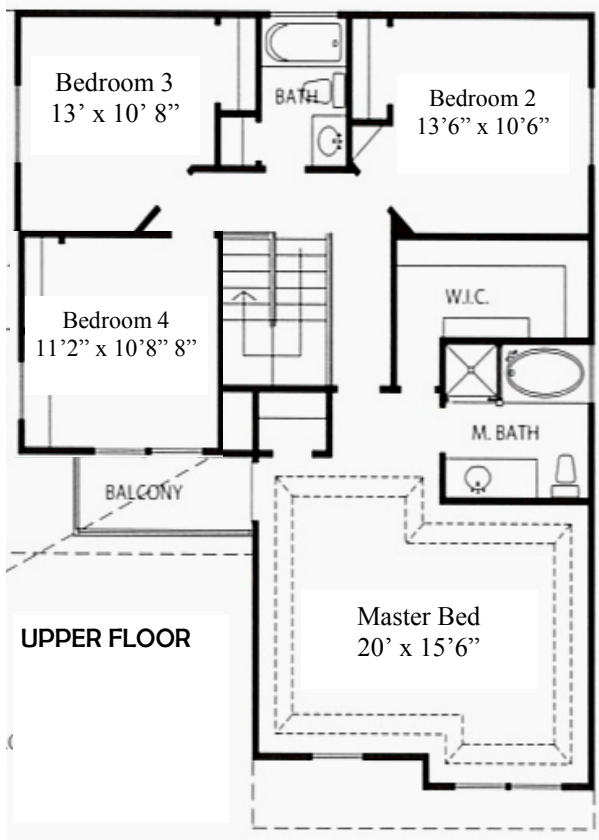

The Willowwood

 Approx. 2,655 Total Sq Feet

 Approx. 1,866 Finished Sq Feet

The above plan is an artistic rendering and may or may not depict actual "standard features". Please see a Winchester Representative for further details.