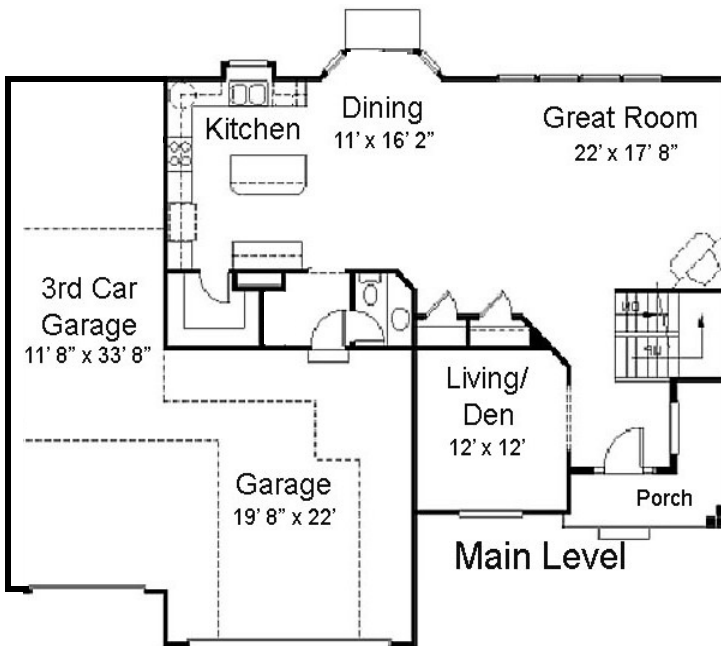

The Berkley

 Approx. 3,917 Total Sq Feet

 Approx. 2,740 Finished Sq Feet

The above plan is an artistic rendering and may or may not depict actual "standard features". Please see a Winchester Representative for further details.