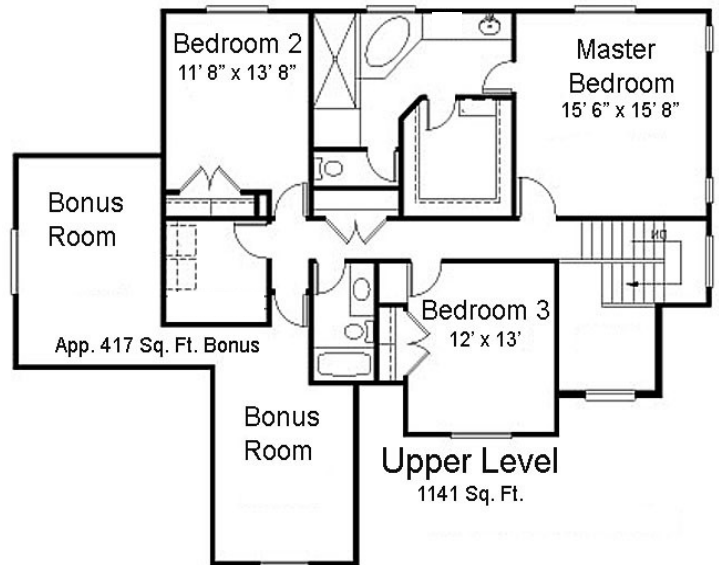

The Berkley

 Approx. 3,917 Total Sq Feet

 Approx. 2,740 Finished Sq Feet

The above plan is an artistic rendering and may or may not depict actual "standard features". Please see a Winchester Representative for further details.